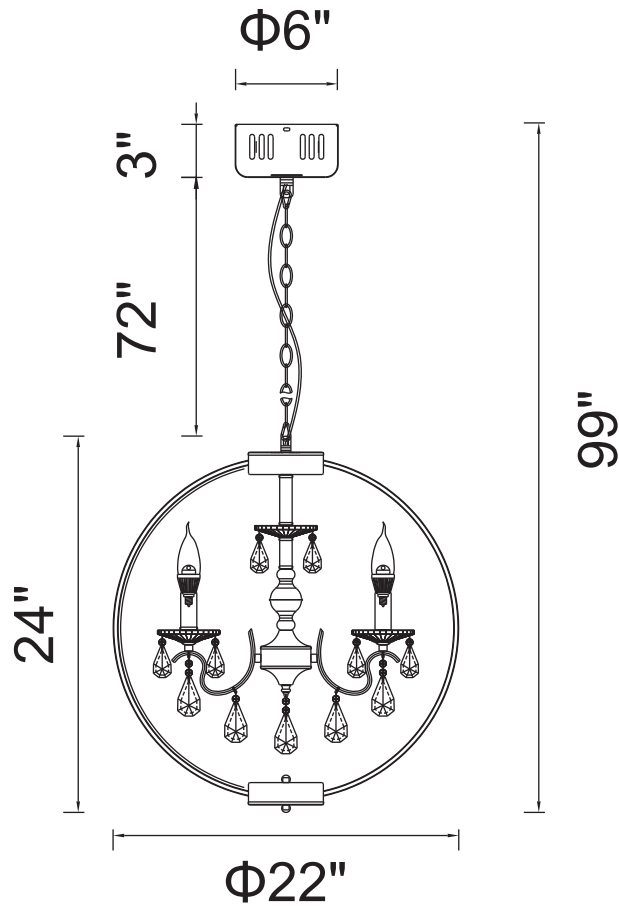

PROJECT: \_\_\_\_\_

FIXTURE TYPE: \_\_\_\_\_

LOCATION: \_\_\_\_\_

CONTACT/PHONE: \_\_\_\_\_

Item	5025P22C-5
Collection	ABIA
Finish	Chrome
Glass	-----
Crystal	Clear
Input	120V AC,60HZ,AC

Shade	-----
Length/Dia.	22"
Width/Ext.	-----
Height	24"
Maximum	99"
Lumens	-----

Light Source	E12+LED
Bulb Info.	5×60W+18W
Included	-----
Dimmable	Yes
Color	3000K+6000K
Weight	