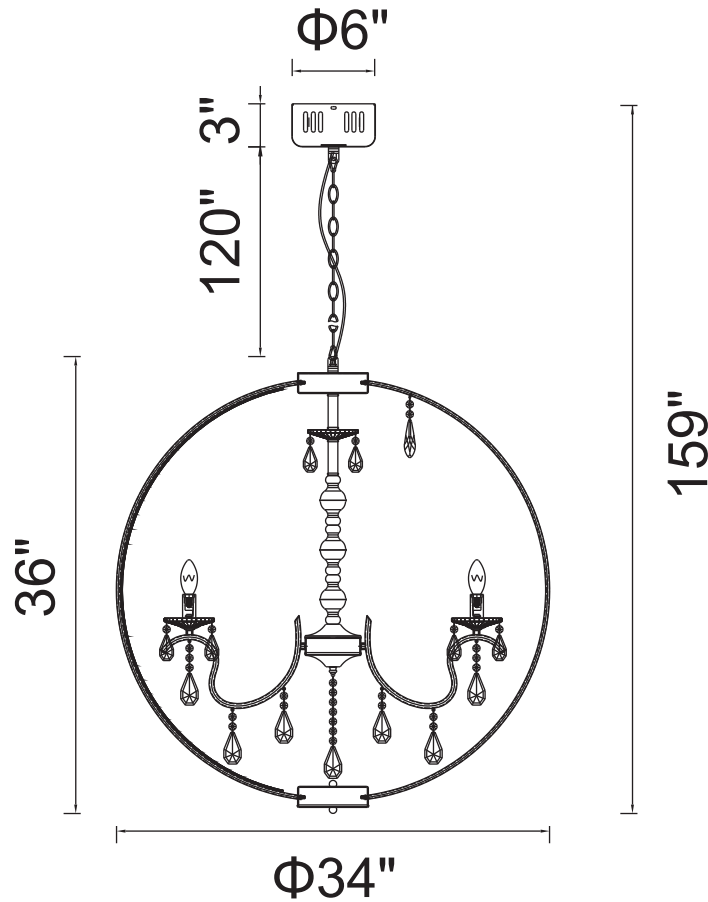

PROJECT: _____

FIXTURE TYPE: _____

LOCATION: _____

CONTACT/PHONE: _____

Item	5025P34C-8
Collection	ABIA
Finish	Chrome
Glass	-----
Crystal	Clear
Input	120V AC,60HZ,AC

Shade	-----
Length/Dia.	34"
Width/Ext.	-----
Height	36"
Maximum	159"
Lumens	-----

Light Source	E12+LED
Bulb Info.	8×60W+44W
Included	-----
Dimmable	Yes
Color	3000K+6000K
Weight	