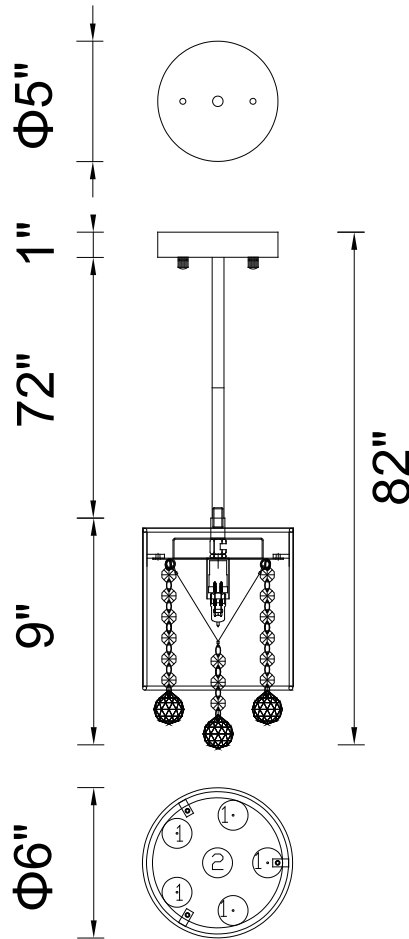

PROJECT: \_\_\_\_\_

FIXTURE TYPE: \_\_\_\_\_

LOCATION: \_\_\_\_\_

CONTACT/PHONE: \_\_\_\_\_

Item	5062P6C-R
Collection	RADIANT
Finish	Chrome
Glass	-----
Crystal	Clear
Input	120V AC,60HZ,AC

Shade	Transparent Gold
Length/Dia.	6"
Width/Ext.	-----
Height	9"
Maximum	82"
Lumens	-----

Light Source	G9
Bulb Info.	1×40W
Included	-----
Dimmable	Yes
Color	-----
Weight	-----