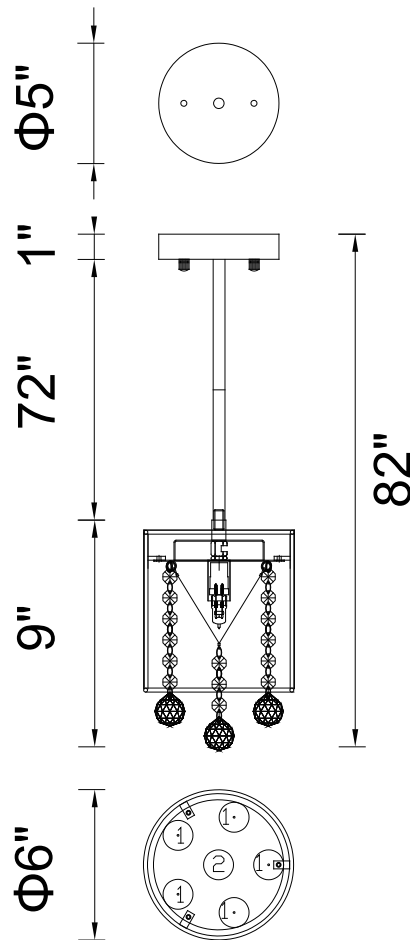

PROJECT: _____

FIXTURE TYPE: _____

LOCATION: _____

CONTACT/PHONE: _____

Item	5062P6C-R
Collection	RADIANT
Finish	Chrome
Glass	-----
Crystal	Clear
Input	120V AC,60HZ,AC

Shade	Transparent White
Length/Dia.	6"
Width/Ext.	-----
Height	9"
Maximum	82"
Lumens	-----

Light Source	G9
Bulb Info.	1×40W
Included	-----
Dimmable	Yes
Color	-----
Weight	-----