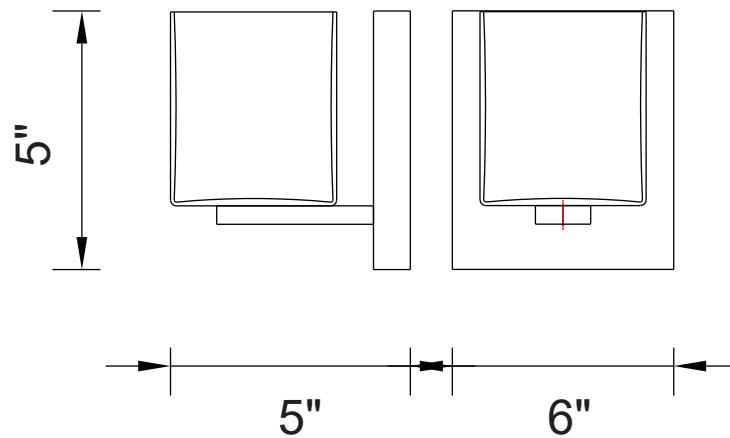

PROJECT: _____

FIXTURE TYPE: _____

LOCATION: _____

CONTACT/PHONE: _____

Item	5442W6SN
Collection	CRISTINI
Finish	Satin Nickel
Glass	Off White
Crystal	-----
Input	120V AC,60HZ,AC

Shade	-----
Length/Dia.	6"
Width/Ext.	5"
Height	5"
Maximum	-----
Lumens	-----

Light Source	G9
Bulb Info.	1×40W
Included	-----
Dimmable	Yes
Color	-----
Weight	