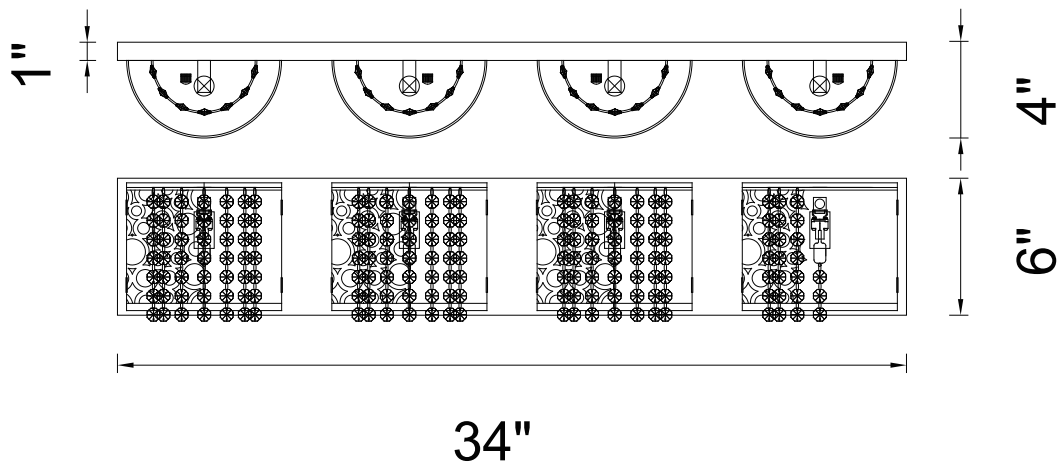

# CWI LIGHTING

BRIGHTER LIVING. SIMPLIFIED.

PROJECT: \_\_\_\_\_  
 FIXTURE TYPE: \_\_\_\_\_  
 LOCATION: \_\_\_\_\_  
 CONTACT/PHONE: \_\_\_\_\_

|            |                 |
|------------|-----------------|
| Item       | 5536W34ST-R-4   |
| Collection | BUBBLES         |
| Finish     | Stainless Steel |
| Glass      | -----           |
| Crystal    | Clear           |
| Input      | 120V AC,60HZ,AC |

|             |       |
|-------------|-------|
| Shade       | ----- |
| Length/Dia. | 34"   |
| Width/Ext.  | 4"    |
| Height      | 6"    |
| Maximum     | ----- |
| Lumens      | ----- |

|              |       |
|--------------|-------|
| Light Source | G9    |
| Bulb Info.   | 4x40W |
| Included     | ----- |
| Dimmable     | No    |
| Color        | ----- |
| Weight       |       |