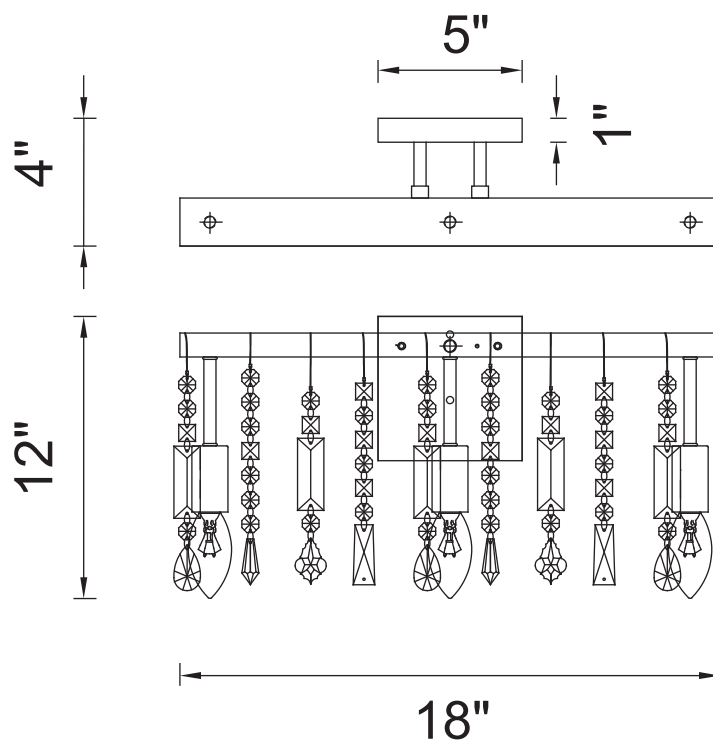

PROJECT: _____

FIXTURE TYPE: _____

LOCATION: _____

CONTACT/PHONE: _____

Item	5549W18C
Collection	JANINE
Finish	Chrome
Glass	-----
Crystal	Clear
Input	120V AC,60HZ,AC

Shade	-----
Length/Dia.	18"
Width/Ext.	4"
Height	12"
Maximum	-----
Lumens	-----

Light Source	E12
Bulb Info.	3×60W
Included	-----
Dimmable	Yes
Color	-----
Weight	