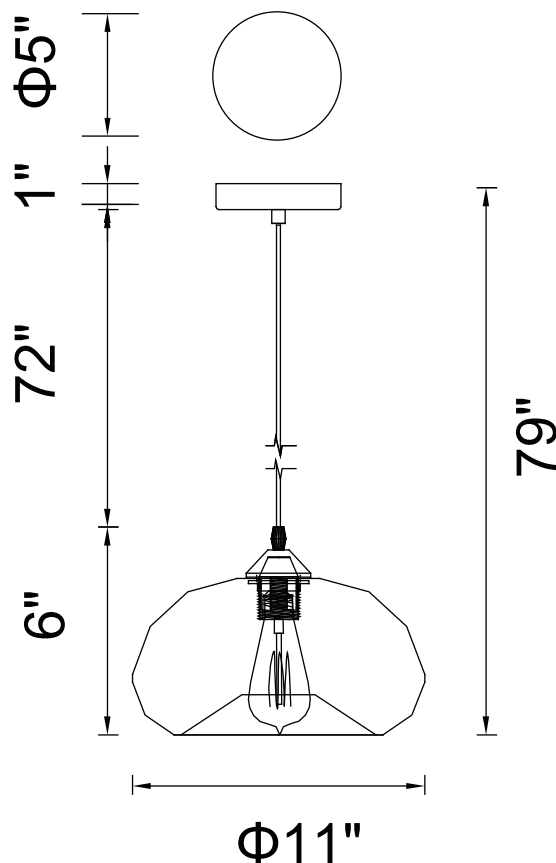

PROJECT: _____

FIXTURE TYPE: _____

LOCATION: _____

CONTACT/PHONE: _____

Item	5553P11
Collection	GLASS
Finish	Black
Glass	Clear
Crystal	-----
Input	120V AC,60HZ,AC

Shade	-----
Length/Dia.	16"
Width/Ext.	-----
Height	12"
Maximum	85"
Lumens	-----

Light Source	E26
Bulb Info.	1×60W
Included	-----
Dimmable	Yes
Color	-----
Weight	