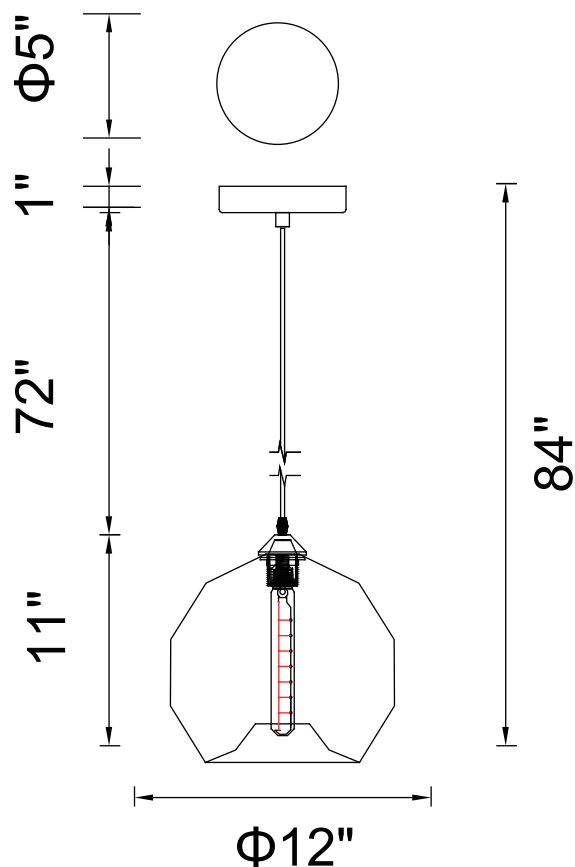

PROJECT: _____
 FIXTURE TYPE: _____
 LOCATION: _____
 CONTACT/PHONE: _____

Item	5553P12-1L
Collection	GLASS
Finish	Black
Glass	Blue
Crystal	-----
Input	120V AC,60HZ,AC

Shade	-----
Length/Dia.	12"
Width/Ext.	-----
Height	11"
Maximum	84"
Lumens	-----

Light Source	E26
Bulb Info.	1×60W
Included	-----
Dimmable	Yes
Color	-----
Weight	