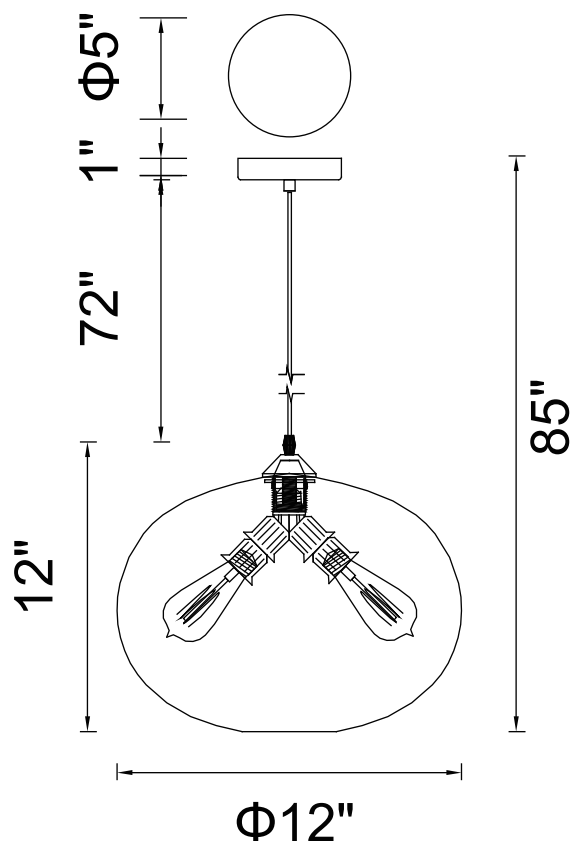

PROJECT: _____
 FIXTURE TYPE: _____
 LOCATION: _____
 CONTACT/PHONE: _____

Item	5553P12-2L
Collection	GLASS
Finish	Black
Glass	Amber
Crystal	-----
Input	120V AC,60HZ,AC

Shade	-----
Length/Dia.	12"
Width/Ext.	-----
Height	12"
Maximum	85"
Lumens	-----

Light Source	E26
Bulb Info.	1×60W
Included	-----
Dimmable	Yes
Color	-----
Weight	