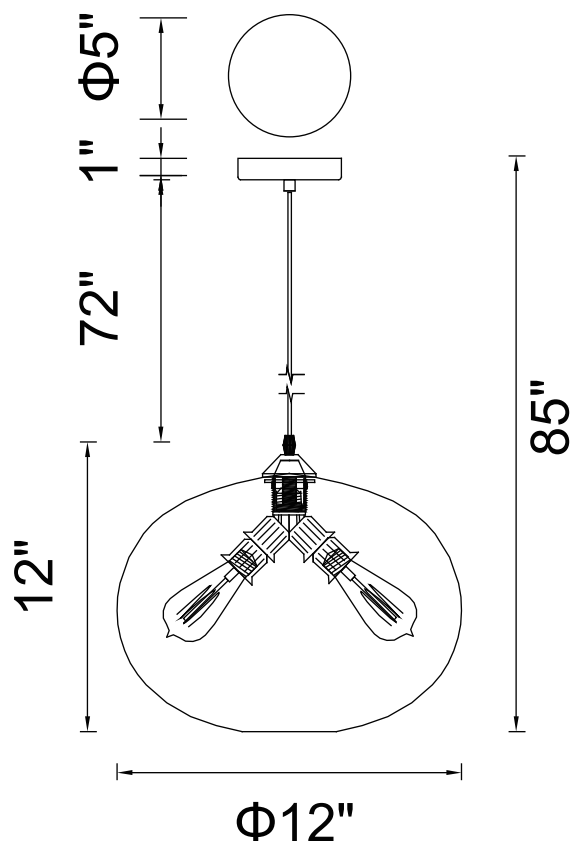

PROJECT: _____

FIXTURE TYPE: _____

LOCATION: _____

CONTACT/PHONE: _____

Item	5553P12-2L
Collection	GLASS
Finish	Black
Glass	Clear
Crystal	-----
Input	120V AC,60HZ,AC

Shade	-----
Length/Dia.	12"
Width/Ext.	-----
Height	12"
Maximum	85"
Lumens	-----

Light Source	E26
Bulb Info.	1×60W
Included	-----
Dimmable	Yes
Color	-----
Weight	