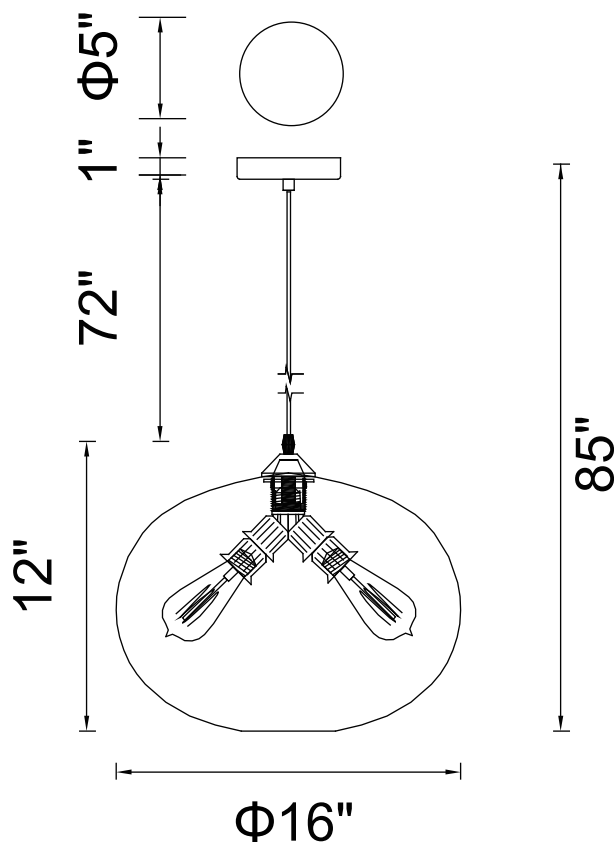

PROJECT: \_\_\_\_\_

FIXTURE TYPE: \_\_\_\_\_

LOCATION: \_\_\_\_\_

CONTACT/PHONE: \_\_\_\_\_

Item	5553P16
Collection	GLASS
Finish	Black
Glass	Amber
Crystal	-----
Input	120V AC,60HZ,AC

Shade	-----
Length/Dia.	16"
Width/Ext.	-----
Height	12"
Maximum	85"
Lumens	-----

Light Source	E26
Bulb Info.	1×60W
Included	-----
Dimmable	Yes
Color	-----
Weight	-----