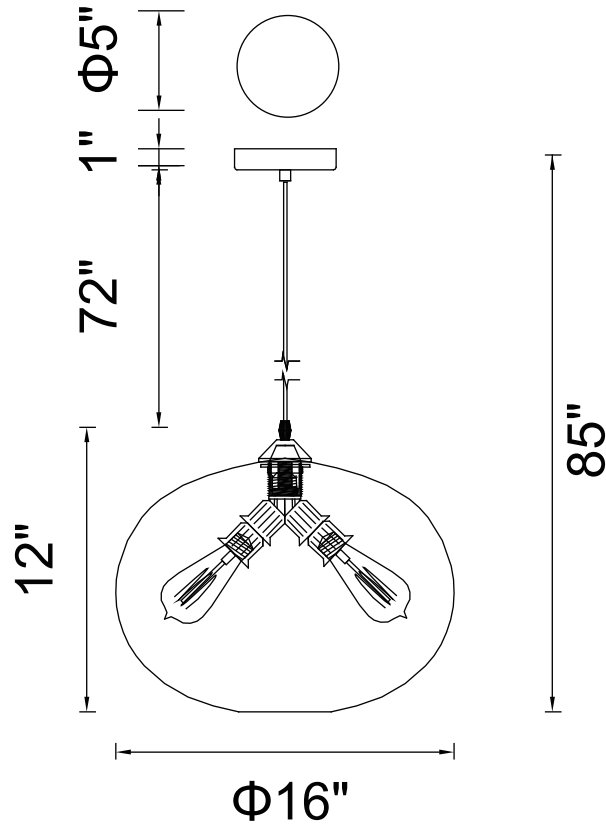

PROJECT: _____
 FIXTURE TYPE: _____
 LOCATION: _____
 CONTACT/PHONE: _____

Item	5553P16
Collection	GLASS
Finish	Black
Glass	Blue
Crystal	-----
Input	120V AC,60HZ,AC

Shade	-----
Length/Dia.	16"
Width/Ext.	-----
Height	12"
Maximum	85"
Lumens	-----

Light Source	E26
Bulb Info.	1x60W
Included	-----
Dimmable	Yes
Color	-----
Weight	-----