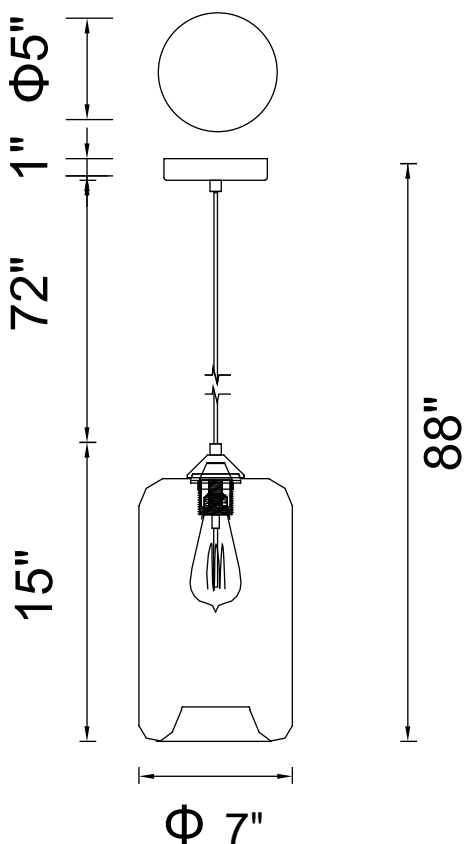

PROJECT: _____
 FIXTURE TYPE: _____
 LOCATION: _____
 CONTACT/PHONE: _____

Item	5553P7
Collection	GLASS
Finish	Black
Glass	Cognac
Crystal	-----
Input	120V AC,60HZ,AC

Shade	-----
Length/Dia.	11"
Width/Ext.	-----
Height	15"
Maximum	88"
Lumens	-----

Light Source	E26
Bulb Info.	1x60W
Included	-----
Dimmable	Yes
Color	-----
Weight	-----