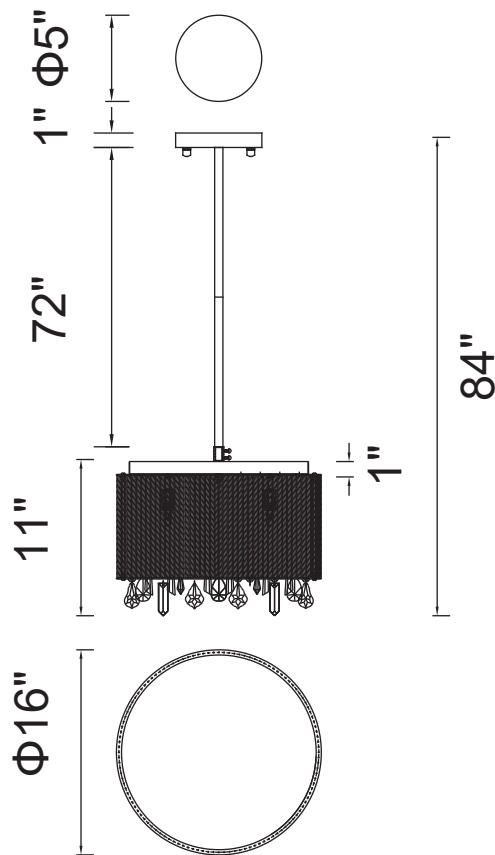

PROJECT: _____
 FIXTURE TYPE: _____
 LOCATION: _____
 CONTACT/PHONE: _____

Item	5562C16C
Collection	BENSON
Finish	Chrome
Glass	-----
Crystal	Clear
Input	120V AC,60HZ,AC

Shade	-----
Length/Dia.	16"
Width/Ext.	-----
Height	11"
Maximum	84"
Lumens	-----

Light Source	G9
Bulb Info.	6×40W
Included	-----
Dimmable	Yes
Color	-----
Weight	