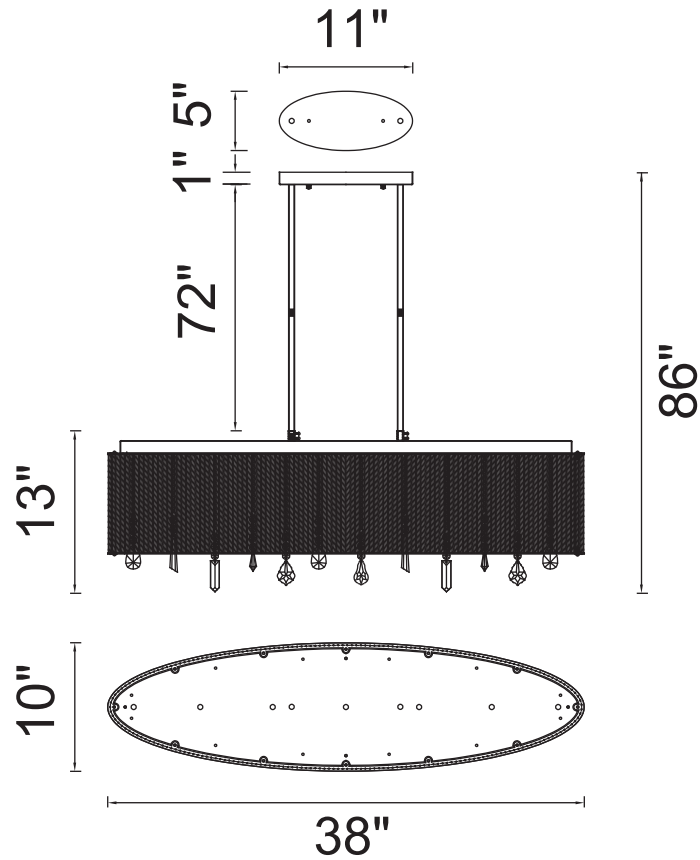

PROJECT: \_\_\_\_\_  
 FIXTURE TYPE: \_\_\_\_\_  
 LOCATION: \_\_\_\_\_  
 CONTACT/PHONE: \_\_\_\_\_

|            |                 |
|------------|-----------------|
| Item       | 5562P38C-O      |
| Collection | BENSON          |
| Finish     | Chrome          |
| Glass      | Clear           |
| Crystal    | Clear           |
| Input      | 120V AC,60HZ,AC |

|             |       |
|-------------|-------|
| Shade       | ----- |
| Length/Dia. | 38"   |
| Width/Ext.  | 10"   |
| Height      | 13"   |
| Maximum     | 86"   |
| Lumens      | ----- |

|              |       |
|--------------|-------|
| Light Source | G9    |
| Bulb Info.   | 7×40W |
| Included     | ----- |
| Dimmable     | Yes   |
| Color        | ----- |
| Weight       |       |