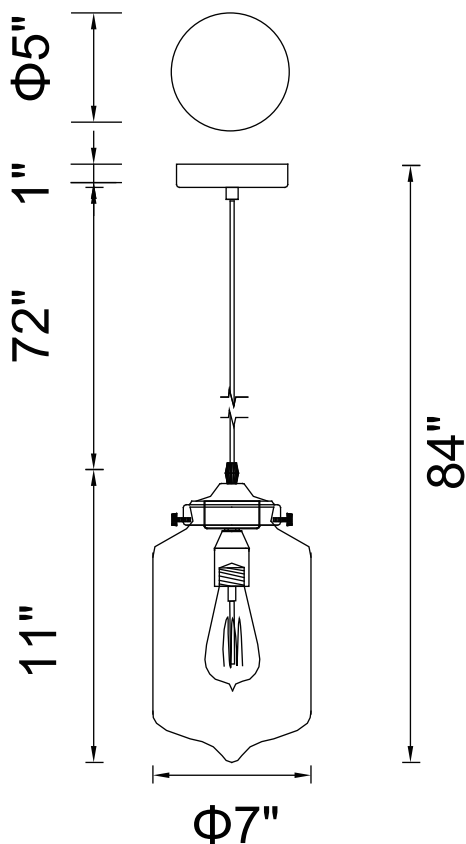

PROJECT: _____
 FIXTURE TYPE: _____
 LOCATION: _____
 CONTACT/PHONE: _____

Item	5570P7
Collection	GLASS
Finish	Black
Glass	Amber
Crystal	-----
Input	120V AC,60HZ,AC

Shade	-----
Length/Dia.	7"
Width/Ext.	-----
Height	11"
Maximum	84"
Lumens	-----

Light Source	E26
Bulb Info.	1×60W
Included	-----
Dimmable	Yes
Color	-----
Weight	