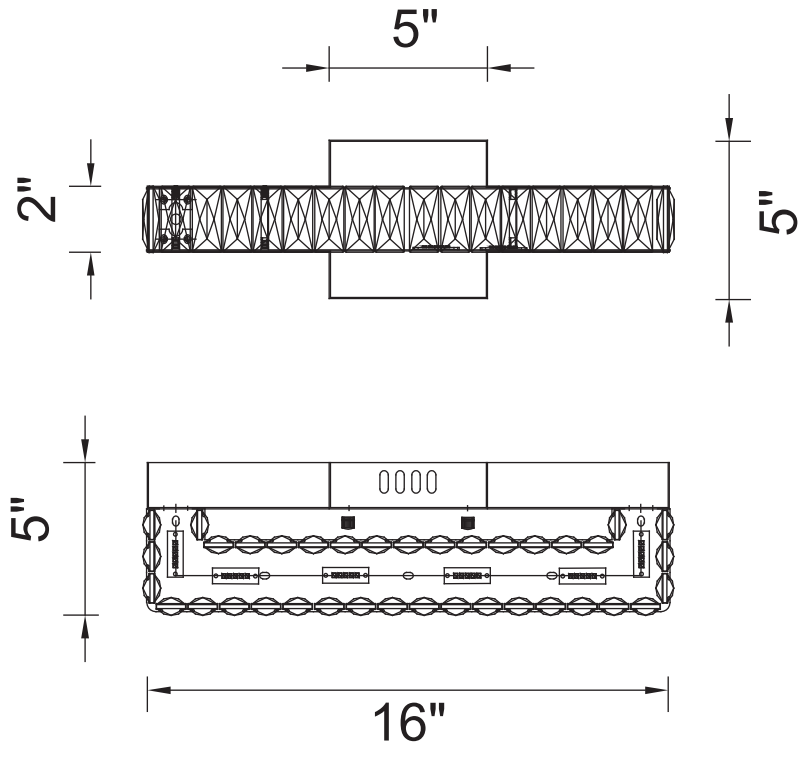

PROJECT: _____
 FIXTURE TYPE: _____
 LOCATION: _____
 CONTACT/PHONE: _____

Item	5624W16ST
Collection	MILAN
Finish	Stainless Steel
Glass	-----
Crystal	Clear
Input	120V AC,60HZ,AC

Shade	-----
Length/Dia.	16"
Width/Ext.	5"
Height	5"
Maximum	-----
Lumens	600

Light Source	LED
Bulb Info.	6W
Included	-----
Dimmable	Yes
Color	4000K
Weight	