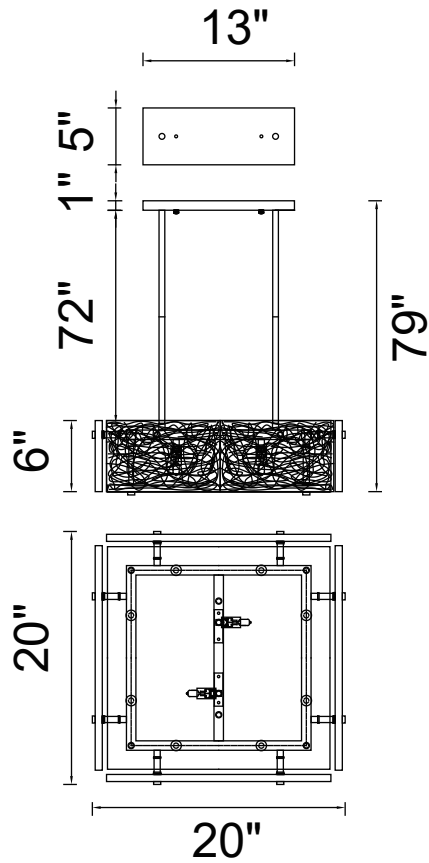

PROJECT: _____
 FIXTURE TYPE: _____
 LOCATION: _____
 CONTACT/PHONE: _____

Item	5641P20C
Collection	WILMA
Finish	Chrome
Glass	Clear+Smoke
Crystal	-----
Input	120V AC,60HZ,AC

Shade	-----
Length/Dia.	20"
Width/Ext.	20"
Height	6"
Maximum	79"
Lumens	-----

Light Source	G9
Bulb Info.	10x40W
Included	-----
Dimmable	Yes
Color	-----
Weight	