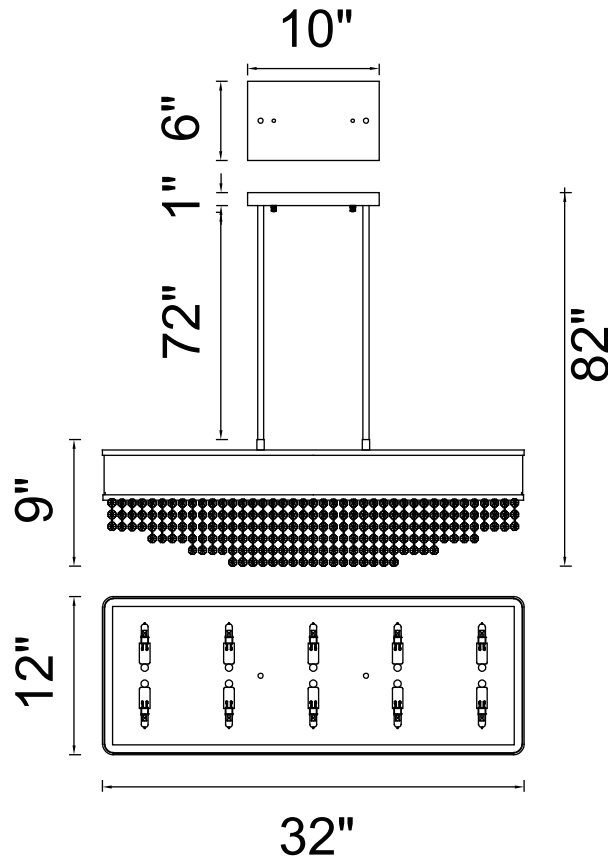

PROJECT: _____

FIXTURE TYPE: _____

LOCATION: _____

CONTACT/PHONE: _____

Item	5687P32-20-101
Collection	MEDINA
Finish	Black
Glass	-----
Crystal	Clear+Amber Alternating
Input	120V AC,60HZ,AC

Shade	-----
Length/Dia.	32"
Width/Ext.	12"
Height	9"
Maximum	82"
Lumens	-----

Light Source	G9
Bulb Info.	10×40W
Included	-----
Dimmable	Yes
Color	-----
Weight	