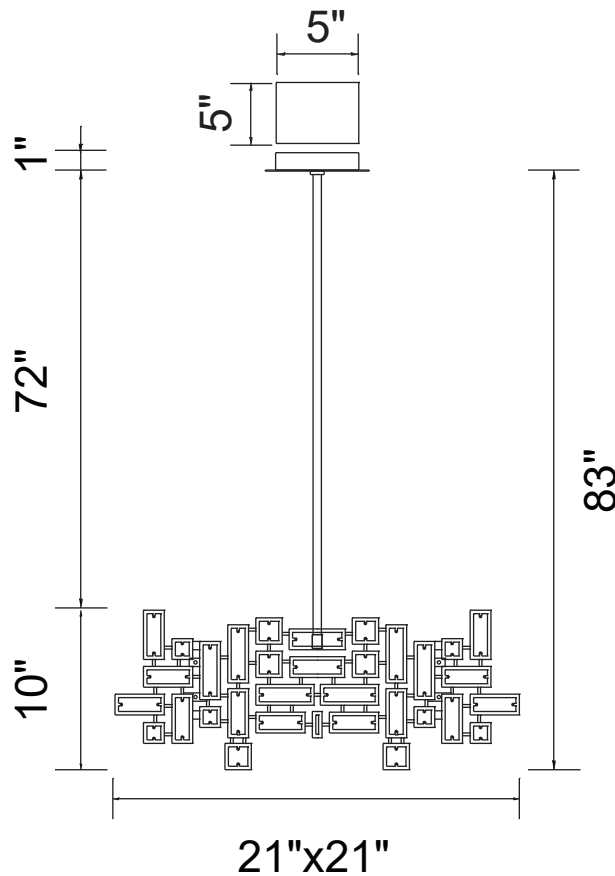

PROJECT: _____

FIXTURE TYPE: _____

LOCATION: _____

CONTACT/PHONE: _____

Item	5689P21-8-601
Collection	ARLEY
Finish	Chrome
Glass	-----
Crystal	Clear
Input	120V AC,60HZ,AC

Shade	-----
Length/Dia.	21"
Width/Ext.	21"
Height	10"
Maximum	83"
Lumens	-----

Light Source	G9
Bulb Info.	8x40W
Included	-----
Dimmable	Yes
Color	-----
Weight	