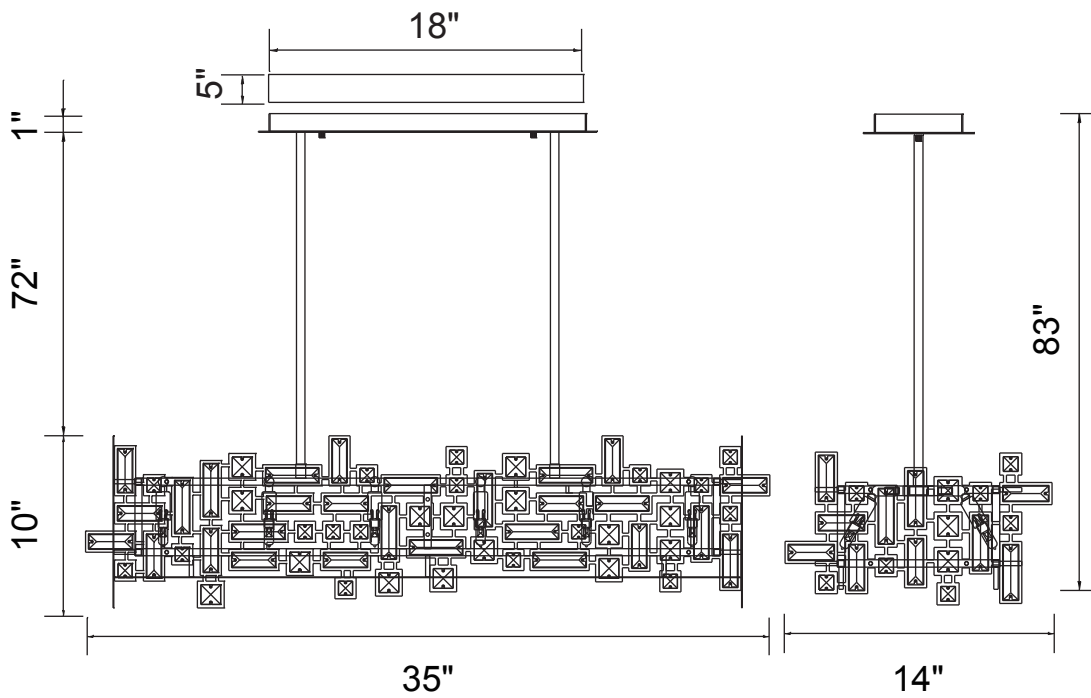

PROJECT: _____

FIXTURE TYPE: _____

LOCATION: _____

CONTACT/PHONE: _____

Item	5689P35-12-601
Collection	ARLEY
Finish	Chrome
Glass	-----
Crystal	Clear
Input	120V AC,60HZ,AC

Shade	-----
Length/Dia.	35"
Width/Ext.	14"
Height	10"
Maximum	83"
Lumens	-----

Light Source	G9
Bulb Info.	12x40W
Included	-----
Dimmable	Yes
Color	-----
Weight	