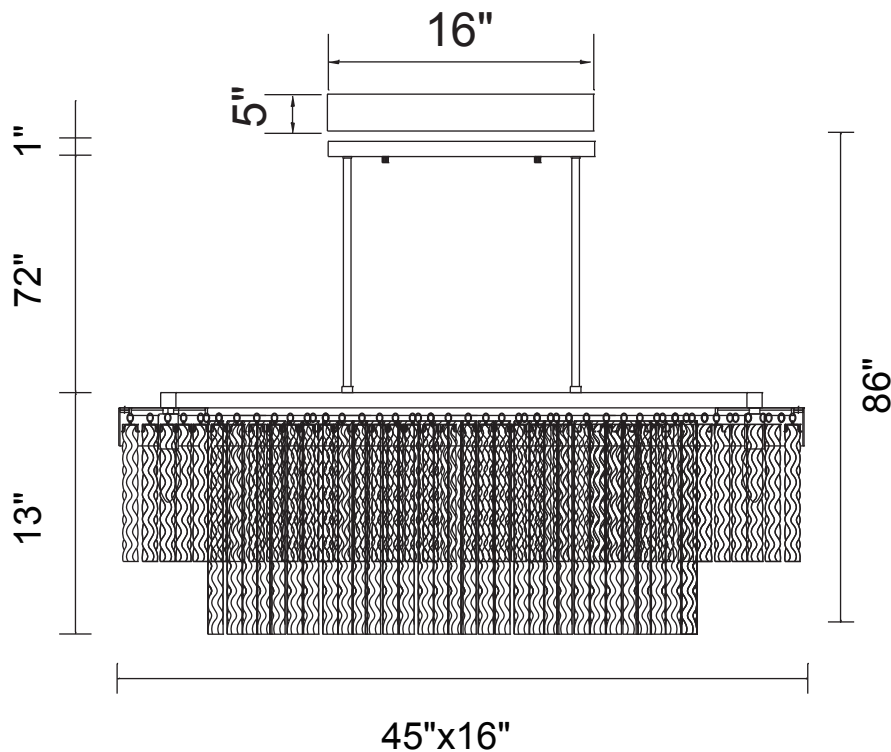

PROJECT: \_\_\_\_\_  
 FIXTURE TYPE: \_\_\_\_\_  
 LOCATION: \_\_\_\_\_  
 CONTACT/PHONE: \_\_\_\_\_

Item	5695P45-10 -601-O
Collection	CARLOTTA
Finish	Chrome
Glass	Clear
Crystal	-----
Input	120V AC,60HZ,AC

Shade	-----
Length/Dia.	45"
Width/Ext.	16"
Height	13"
Maximum	86"
Lumens	-----

Light Source	E12
Bulb Info.	10x60W
Included	-----
Dimmable	Yes
Color	-----
Weight	