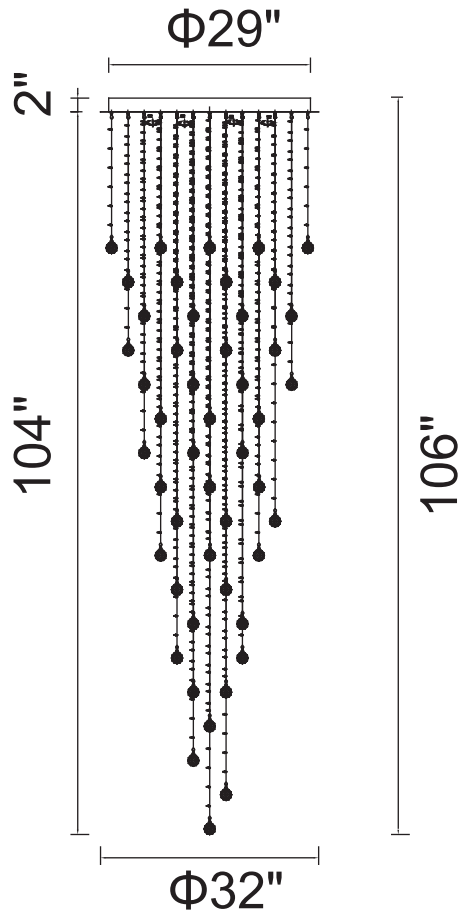

PROJECT: _____
 FIXTURE TYPE: _____
 LOCATION: _____
 CONTACT/PHONE: _____

Item	6601C32C-16
Collection	RAIN DROP
Finish	Chrome
Glass	-----
Crystal	Clear
Input	120V AC,60HZ,AC

Shade	-----
Length/Dia.	32"
Width/Ext.	-----
Height	106"
Maximum	-----
Lumens	-----

Light Source	GU10
Bulb Info.	16x35W
Included	-----
Dimmable	Yes
Color	-----
Weight	-----