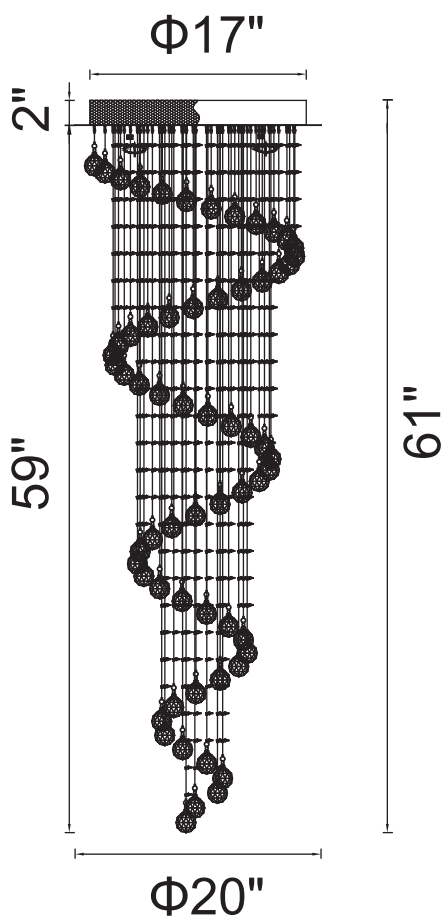

PROJECT: _____

FIXTURE TYPE: _____

LOCATION: _____

CONTACT/PHONE: _____

Item	6603C20C
Collection	SPIRAL
Finish	Chrome
Glass	-----
Crystal	Clear
Input	120V AC,60HZ,AC

Shade	-----
Length/Dia.	20"
Width/Ext.	-----
Height	61"
Maximum	-----
Lumens	-----

Light Source	GU10
Bulb Info.	7×35W
Included	-----
Dimmable	Yes
Color	-----
Weight	