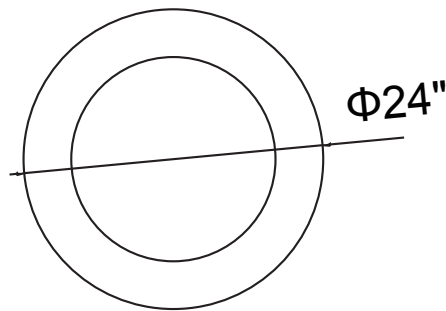

PROJECT: \_\_\_\_\_  
 FIXTURE TYPE: \_\_\_\_\_  
 LOCATION: \_\_\_\_\_  
 CONTACT/PHONE: \_\_\_\_\_

Item	7103C24-1-104
Collection	ARENAL
Finish	White
Glass	-----
Crystal	-----
Input	120V AC,60HZ,AC

Shade	-----
Length/Dia.	24"
Width/Ext.	-----
Height	5"
Maximum	5"
Lumens	1936

Light Source	LED
Bulb Info.	36W
Included	-----
Dimmable	Yes
Color	3000K
Weight	