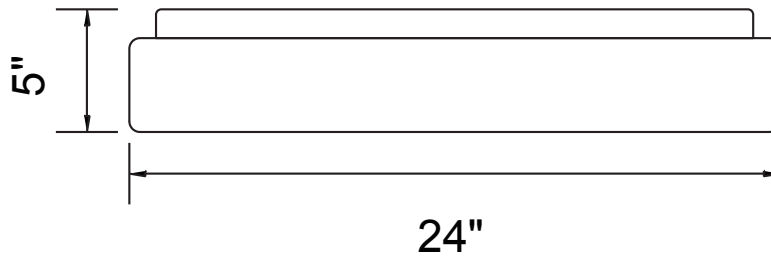

PROJECT: \_\_\_\_\_  
 FIXTURE TYPE: \_\_\_\_\_  
 LOCATION: \_\_\_\_\_  
 CONTACT/PHONE: \_\_\_\_\_

Item	7103C24-1-104
Collection	ARENAL
Finish	White
Glass	-----
Crystal	-----
Input	120V AC,60HZ,AC

Shade	-----
Length/Dia.	24"
Width/Ext.	-----
Height	5"
Maximum	5"
Lumens	1936

Light Source	LED
Bulb Info.	36W
Included	-----
Dimmable	Yes
Color	3000K
Weight	