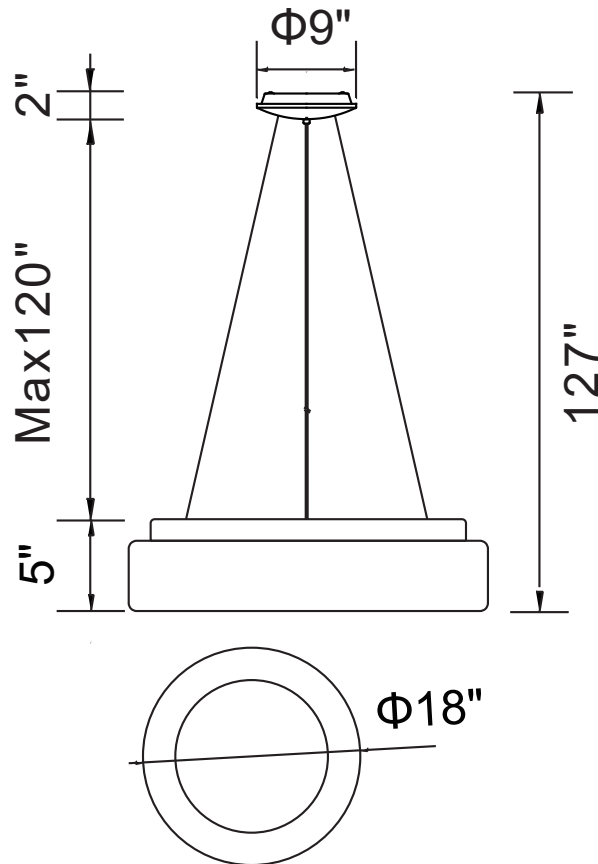

PROJECT: \_\_\_\_\_

FIXTURE TYPE: \_\_\_\_\_

LOCATION: \_\_\_\_\_

CONTACT/PHONE: \_\_\_\_\_

Item	7103P18-1-104
Collection	ARENAL
Finish	White
Glass	-----
Crystal	-----
Input	120V AC,60HZ,AC

Shade	-----
Length/Dia.	24"
Width/Ext.	-----
Height	5"
Maximum	127"
Lumens	970

Light Source	LED
Bulb Info.	25W
Included	-----
Dimmable	Yes
Color	3000K
Weight	