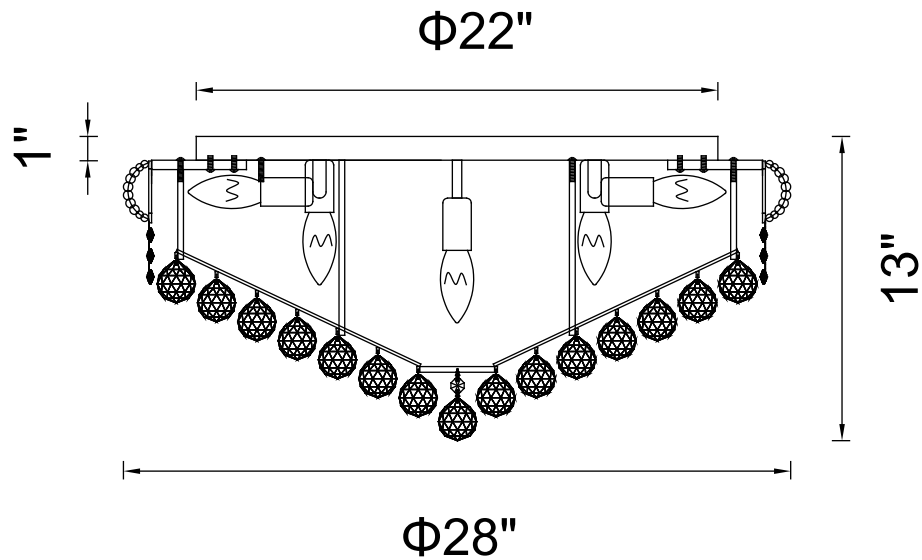

PROJECT: _____

FIXTURE TYPE: _____

LOCATION: _____

CONTACT/PHONE: _____

Item	8001C28C
Collection	EMPIRE
Finish	Chrome
Glass	-----
Crystal	Clear
Input	120V AC,60HZ,AC

Shade	-----
Length/Dia.	28"
Width/Ext.	-----
Height	13"
Maximum	-----
Lumens	-----

Light Source	E12
Bulb Info.	15×60W
Included	-----
Dimmable	Yes
Color	-----
Weight	