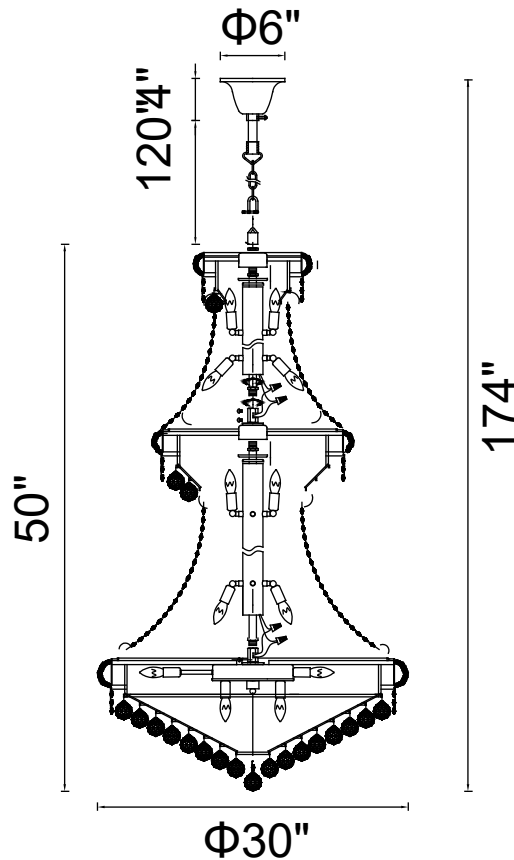

PROJECT: \_\_\_\_\_

FIXTURE TYPE: \_\_\_\_\_

LOCATION: \_\_\_\_\_

CONTACT/PHONE: \_\_\_\_\_

Item	8001P30C
Collection	EMPIRE
Finish	Chrome
Glass	-----
Crystal	Clear
Input	120V AC,60HZ,AC

Shade	-----
Length/Dia.	30"
Width/Ext.	-----
Height	50"
Maximum	174"
Lumens	-----

Light Source	E12
Bulb Info.	32x60W
Included	-----
Dimmable	Yes
Color	-----
Weight	