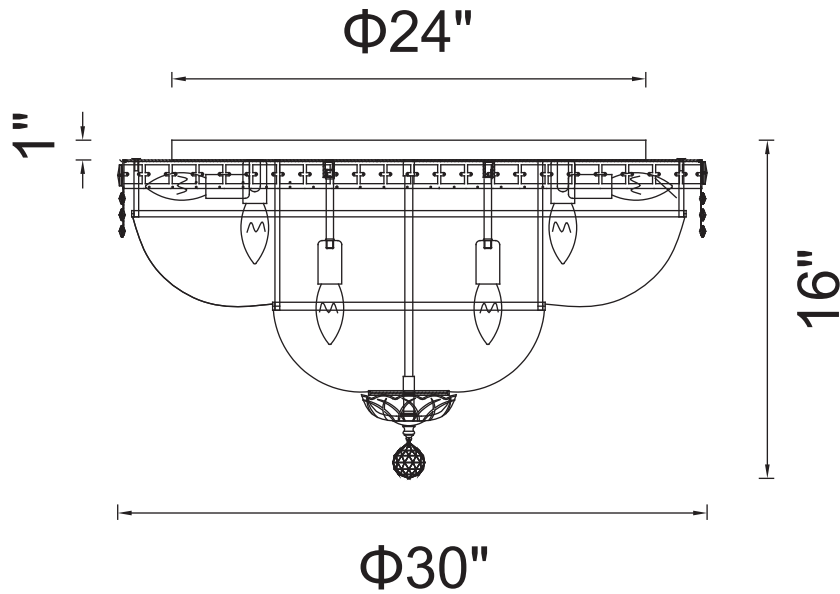

PROJECT: _____

FIXTURE TYPE: _____

LOCATION: _____

CONTACT/PHONE: _____

Item	8003C30C
Collection	STEFANIA
Finish	Chrome
Glass	-----
Crystal	Clear
Input	120V AC,60HZ,AC

Shade	-----
Length/Dia.	30"
Width/Ext.	-----
Height	16"
Maximum	-----
Lumens	-----

Light Source	E12
Bulb Info.	16×60W
Included	-----
Dimmable	Yes
Color	-----
Weight	