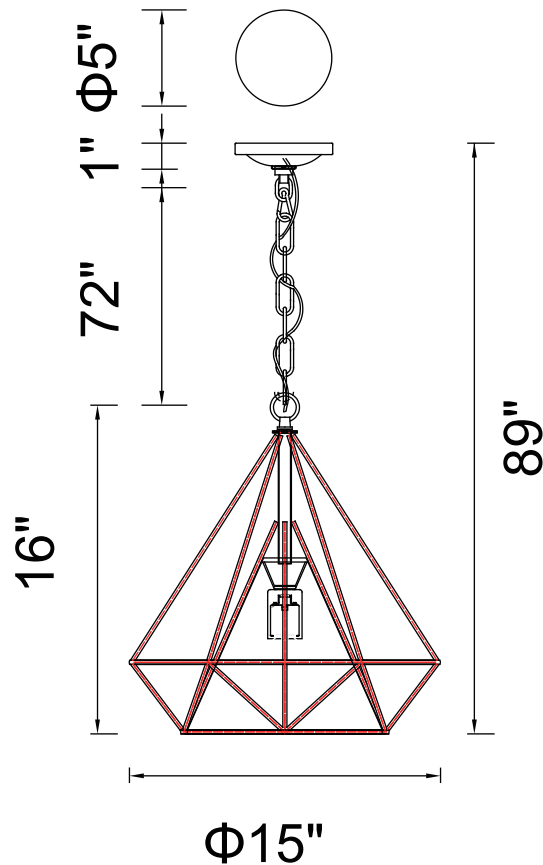

PROJECT: _____

FIXTURE TYPE: _____

LOCATION: _____

CONTACT/PHONE: _____

Item	9600P15-1-101
Collection	DIAMOND
Finish	Black
Glass	-----
Crystal	-----
Input	120V AC,60HZ,AC

Shade	-----
Length/Dia.	15"
Width/Ext.	-----
Height	16"
Maximum	89"
Lumens	-----

Light Source	E26
Bulb Info.	1×60W
Included	-----
Dimmable	Yes
Color	-----
Weight	