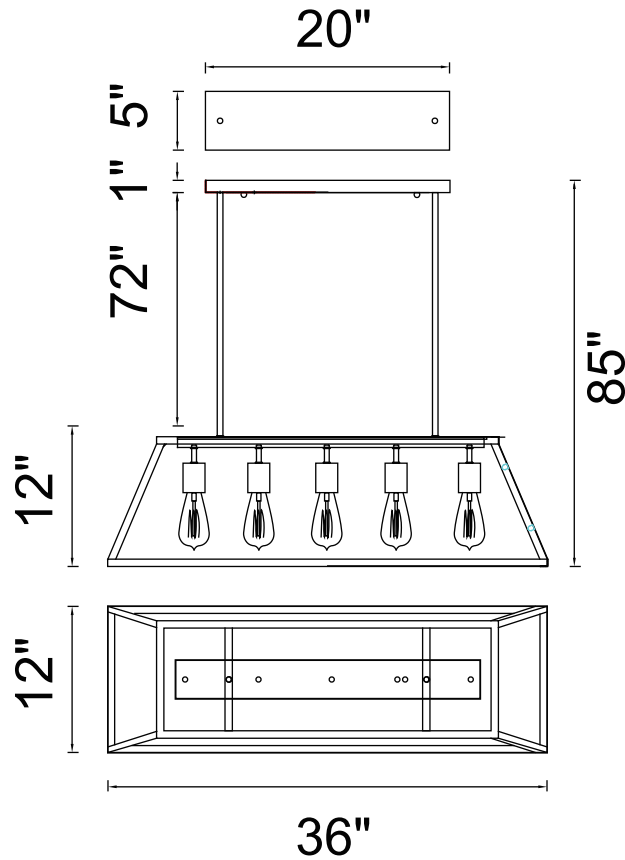

PROJECT: \_\_\_\_\_  
 FIXTURE TYPE: \_\_\_\_\_  
 LOCATION: \_\_\_\_\_  
 CONTACT/PHONE: \_\_\_\_\_

Item	9601P36-5-101
Collection	ALYSON
Finish	Black
Glass	Clear
Crystal	-----
Input	120V AC,60HZ,AC

Shade	-----
Length/Dia.	36"
Width/Ext.	12"
Height	12"
Maximum	85"
Lumens	-----

Light Source	E26
Bulb Info.	5×60W
Included	-----
Dimmable	Yes
Color	-----
Weight	