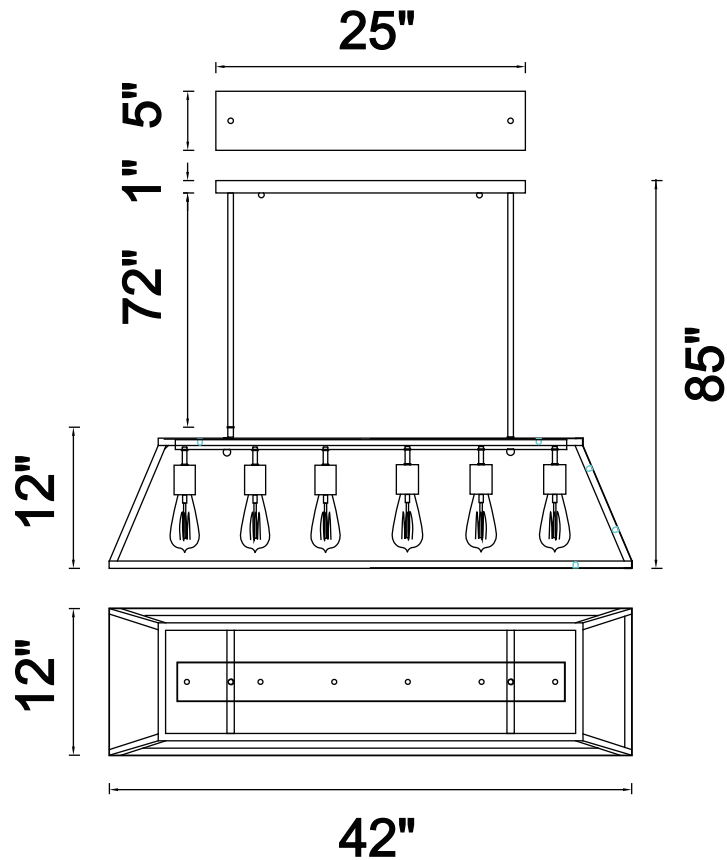

PROJECT: \_\_\_\_\_  
 FIXTURE TYPE: \_\_\_\_\_  
 LOCATION: \_\_\_\_\_  
 CONTACT/PHONE: \_\_\_\_\_

|            |                 |
|------------|-----------------|
| Item       | 9601P42-6-101   |
| Collection | ALYSON          |
| Finish     | Black           |
| Glass      | Clear           |
| Crystal    | -----           |
| Input      | 120V AC,60HZ,AC |

|             |       |
|-------------|-------|
| Shade       | ----- |
| Length/Dia. | 42"   |
| Width/Ext.  | 12"   |
| Height      | 12"   |
| Maximum     | 85"   |
| Lumens      | ----- |

|              |       |
|--------------|-------|
| Light Source | E26   |
| Bulb Info.   | 6×60W |
| Included     | ----- |
| Dimmable     | Yes   |
| Color        | ----- |
| Weight       |       |