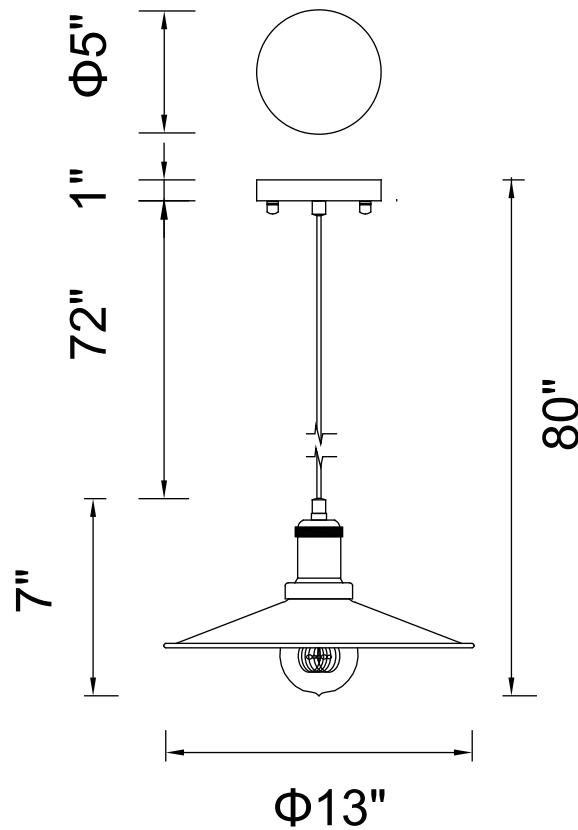

PROJECT: _____

FIXTURE TYPE: _____

LOCATION: _____

CONTACT/PHONE: _____

Item	9605P13-1-101
Collection	BRAVE
Finish	Black
Glass	-----
Crystal	-----
Input	120V AC,60HZ,AC

Shade	-----
Length/Dia.	13"
Width/Ext.	-----
Height	7"
Maximum	80"
Lumens	-----

Light Source	E26
Bulb Info.	1×60W
Included	-----
Dimmable	Yes
Color	-----
Weight	-----