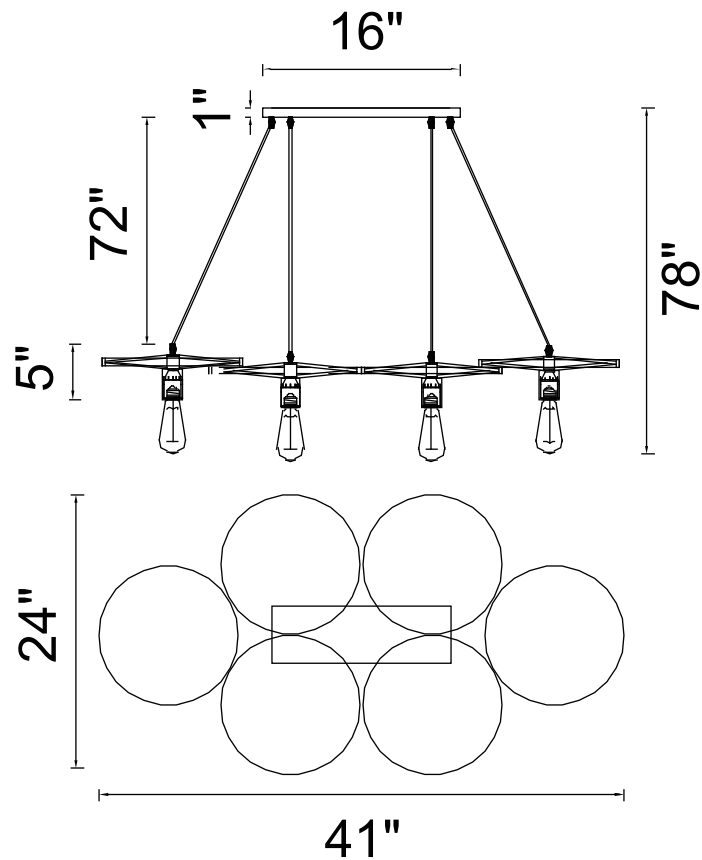

PROJECT: _____

FIXTURE TYPE: _____

LOCATION: _____

CONTACT/PHONE: _____

Item	9699P41-6-101
Collection	RAVI
Finish	Black
Glass	-----
Crystal	-----
Input	120V AC,60HZ,AC

Shade	-----
Length/Dia.	41"
Width/Ext.	24"
Height	5"
Maximum	78"
Lumens	-----

Light Source	E26
Bulb Info.	6×60W
Included	-----
Dimmable	Yes
Color	-----
Weight	