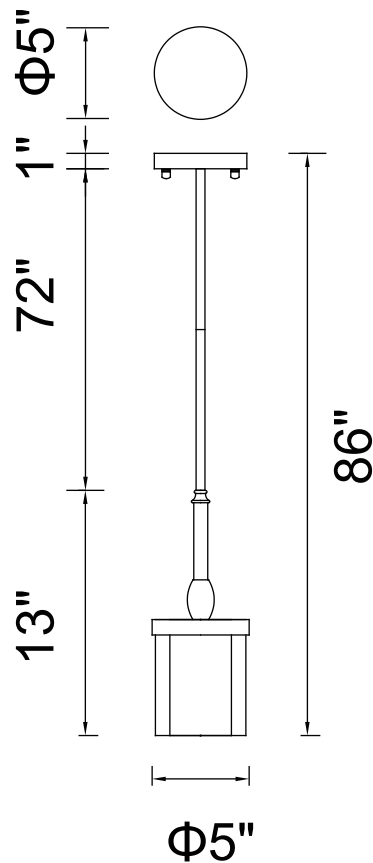

PROJECT: \_\_\_\_\_

FIXTURE TYPE: \_\_\_\_\_

LOCATION: \_\_\_\_\_

CONTACT/PHONE: \_\_\_\_\_

Item	9851P5-1-601
Collection	MAYBELLE
Finish	Chrome
Glass	Clear
Crystal	-----
Input	120V AC,60HZ,AC

Shade	-----
Length/Dia.	5"
Width/Ext.	-----
Height	13"
Maximum	86"
Lumens	-----

Light Source	E26
Bulb Info.	1×60W
Included	-----
Dimmable	Yes
Color	-----
Weight	-----