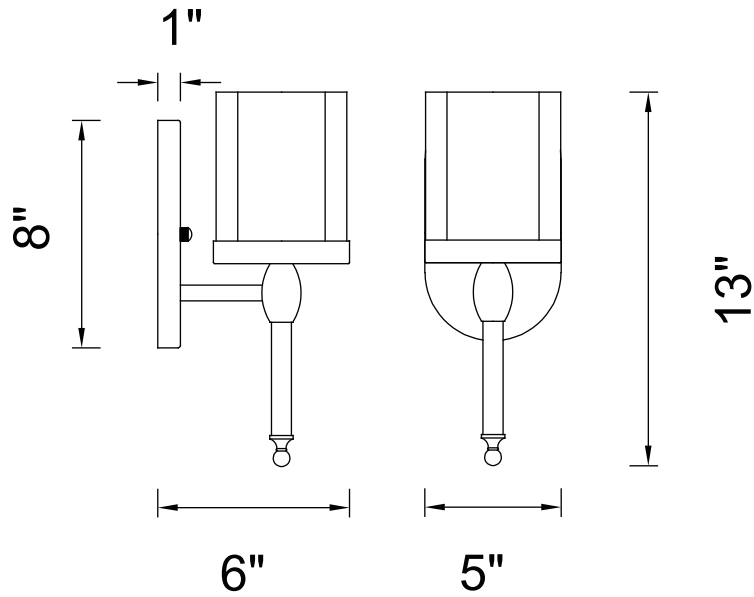

PROJECT: _____
 FIXTURE TYPE: _____
 LOCATION: _____
 CONTACT/PHONE: _____

Item	9851W5-1-601
Collection	MAYBELLE
Finish	Chrome
Glass	Clear
Crystal	-----
Input	120V AC,60HZ,AC

Shade	-----
Length/Dia.	5"
Width/Ext.	6"
Height	13"
Maximum	-----
Lumens	-----

Light Source	E26
Bulb Info.	1×60W
Included	-----
Dimmable	Yes
Color	-----
Weight	