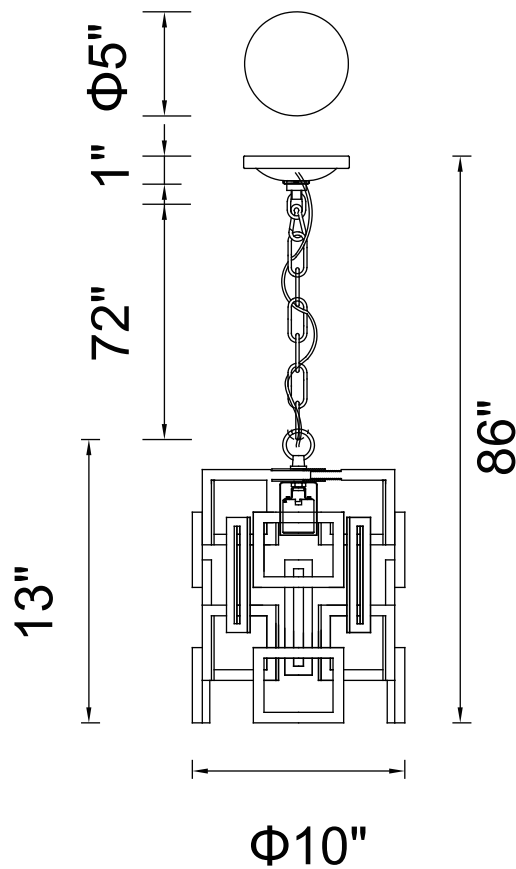

PROJECT: _____

FIXTURE TYPE: _____

LOCATION: _____

CONTACT/PHONE: _____

Item	9913P10-1-205
Collection	LITANI
Finish	Brown
Glass	-----
Crystal	Clear
Input	120V AC,60HZ,AC

Shade	-----
Length/Dia.	10"
Width/Ext.	-----
Height	13"
Maximum	-----
Lumens	-----

Light Source	E26
Bulb Info.	1×60W
Included	-----
Dimmable	Yes
Color	-----
Weight	