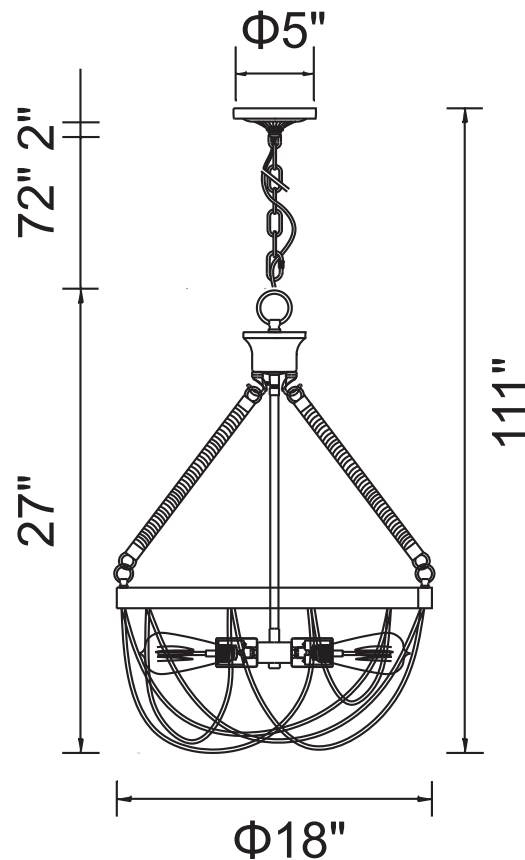

PROJECT: _____

FIXTURE TYPE: _____

LOCATION: _____

CONTACT/PHONE: _____

Item	9965P18-3-601
Collection	PARANA
Finish	Chrome
Glass	-----
Crystal	-----
Input	120V AC,60HZ,AC

Shade	-----
Length/Dia.	18"
Width/Ext.	-----
Height	27"
Maximum	111"
Lumens	-----

Light Source	E26
Bulb Info.	3×60W
Included	-----
Dimmable	Yes
Color	-----
Weight	