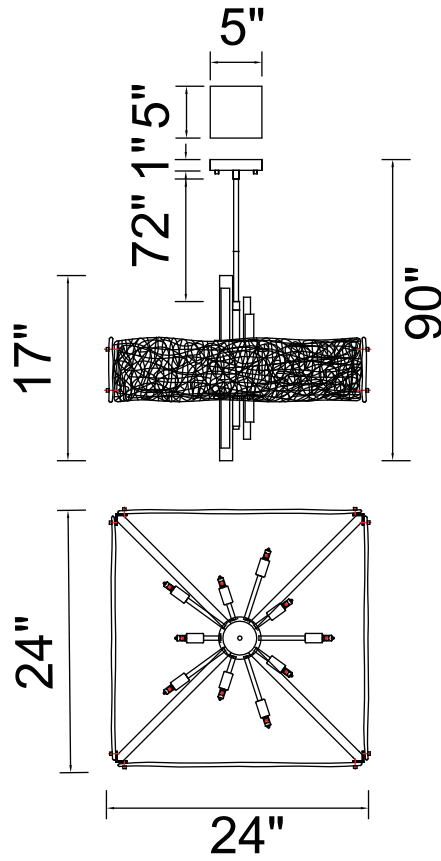

PROJECT: _____
 FIXTURE TYPE: _____
 LOCATION: _____
 CONTACT/PHONE: _____

Item	9973P24-10-101
Collection	ASSUNTA
Finish	Black
Glass	Frosted Glass
Crystal	-----
Input	120V AC,60HZ,AC

Shade	-----
Length/Dia.	24"
Width/Ext.	24"
Height	17"
Maximum	90"
Lumens	-----

Light Source	G9
Bulb Info.	10x40W
Included	-----
Dimmable	Yes
Color	-----
Weight	13.8KG