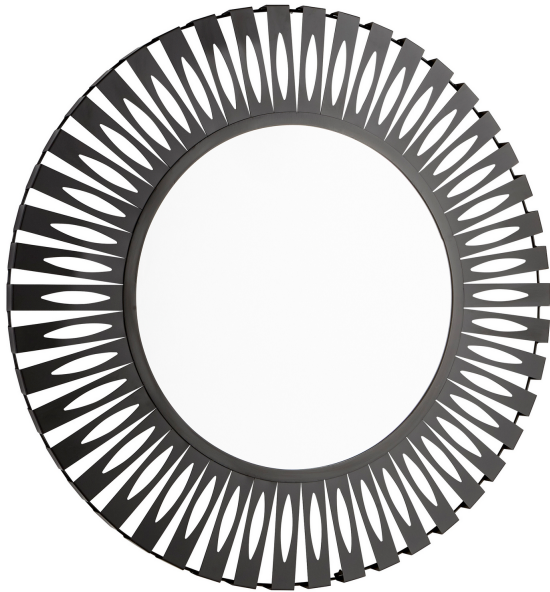

201 Railhead Rd
Ft. Worth, TX 76106
Website: cyan.design

Phone: 888-371-3072
Fax: 888-371-3073
Email: info@cyandesign.biz

Sun Dial Mirror

Item #: **10516**
Color: **Graphite**
Width/Dia.: **43"**

This decorative wall mirror features a modern metal frame in a round graphite finish. The iron metal has accented tabs that are arranged side by side into one large circle with the reflective glass centered perfectly to provide absolute symmetry. This gorgeous mirror makes an impressive statement showcased in multiples or works just as well hung individually in any home or commercial space.

Features

Safety Listing: **UL**

Additional Information

Extension: **1.75"**
Shipped Via: **Parcel**

Please be advised that all prices and information shown here are subject to verification by Cyan Design. In the event of a discrepancy, we reserve the right to make any corrections necessary.