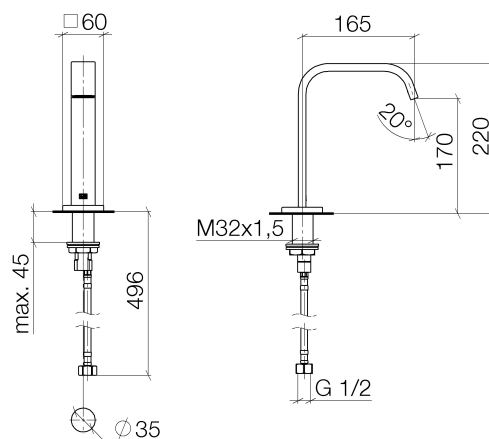

Product specifications

- 165 mm projection
- fixed spout
- rectangular, air-enriched flow
- height of mixer 220 mm
- height up to aerator 170 mm
- hole diameter 35 mm
- rosette 60 x 60 mm
- 2x screw-in M 10 x 1 pressure hose, leak-tested
- 1/2" connection
- max. flow 6 l/min
- lead-free

Available for delivery from the second quarter of 2017.

Bath & Spa

Touchfree Deck-mounted basin spout without pop-up waste

Article number: 13716670

Surfaces

- chrome 13716670-00

Exploded assembly drawing

Order quantity

No.	Article number	Name	Installation quantity
1	90282226700ff	spout	1
2	092778034ff	rosette	1
3	0911100541090	connection	1
4	09141013090	seal	1
5	09160101690	ring	1
6	09230103390	flow reducer	1
7	0911100551090	connection	1
8	09141006090	seal	1
9	09312006590	plug	1
10	0430040190090	hose	1
11	0423100090190	fixing set	1

Flow rate chart