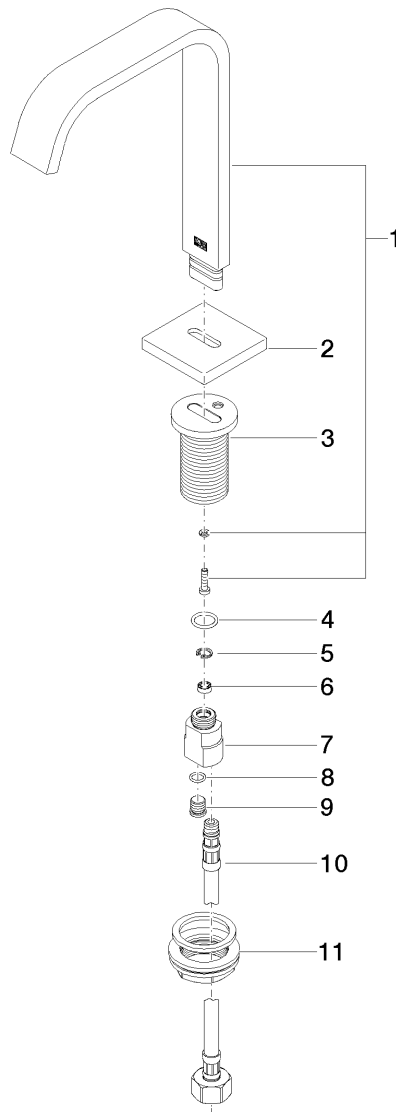

Product specifications

- 165 mm projection
- fixed spout
- rectangular, air-enriched flow
- height of mixer 220 mm
- height up to aerator 170 mm
- hole diameter 35 mm
- rosette 60 x 60 mm
- 2x screw-in M 10 x 1 pressure hose, leak-tested
- 1/2" connection
- max. flow 6 l/min
- lead-free

Available for delivery from the second quarter of 2017.

Bath & Spa

Touchfree Deck-mounted basin spout without pop-up waste

Article number: 13716670

Surfaces

- chrome 13716670-00

Exploded assembly drawing

Order quantity

No.	Article number	Name	Installation quantity
1	90282226700ff	spout	1
2	092778034ff	rosette	1
3	0911100541090	connection	1
4	09141013090	seal	1
5	09160101690	ring	1
6	09230103390	flow reducer	1
7	0911100551090	connection	1
8	09141006090	seal	1
9	09312006590	plug	1
10	0430040190090	hose	1
11	0423100090190	fixing set	1

Flow rate chart