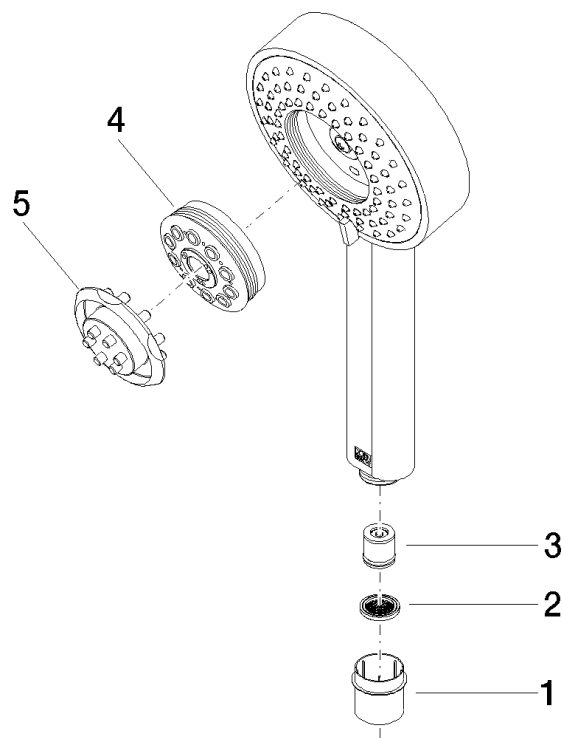

Product specifications

- 3 individual sprays (standard, soft, massage)
- Descaling system
- Ø 4-3/4"
- 1/2" connection
- Water flow rate limited to max. 2 gpm

Internal backflow preventer.

Surfaces

- chrome 28011979-000010
- matt platinum 28011979-060010
- 28011979-990010

Exploded assembly drawing

Order quantity

No.	Article number	Name	Installation quantity
1	09210211590	cap	1
2	09230103990	insert	1
3	09230107790	flow reducer	1
4	0412110710090	shower	1
5	09300902290	key	1

Flow rate chart