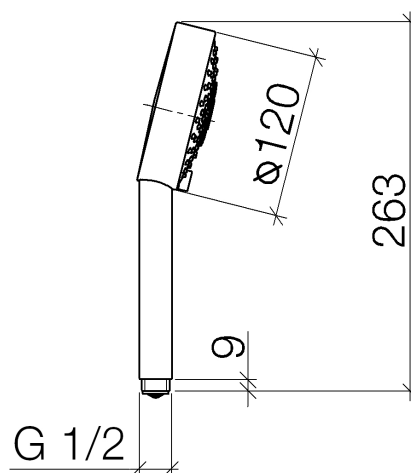

Product specifications

- 3 individual sprays (standard, soft, massage)
- Descaling system
- Ø 4-3/4"
- 1/2" connection
- Water flow rate limited to max. 2 gpm

Internal backflow preventer.

Surfaces

- chrome 28011979-000010
- matt platinum 28011979-060010
- 28011979-990010

Exploded assembly drawing

Order quantity

No.	Article number	Name	Installation quantity
1	09210211590	cap	1
2	09230103990	insert	1
3	09230107790	flow reducer	1
4	0412110710090	shower	1
5	09300902290	key	1

Flow rate chart