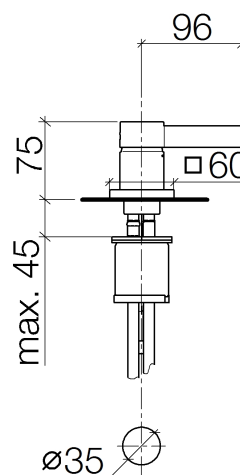

Product specifications

- hole diameter 35 mm
- rosette 60 x 60 mm
- 3x screw-in M 10 x 1 pressure hose, leak-tested

Surfaces

- | | |
|-----------------|-------------|
| • chrome | 29210782-00 |
| • platinum matt | 29210782-06 |
| • platinum | 29210782-08 |
| • Cyprum | 29210782-49 |

Exploded assembly drawing

Order quantity

No.	Article number	Name	Installation quantity
1	09312010990	plug	1
2	09311106390	pin	1
3	092078057ff	handle	1
4	091102289ff	cover	1
5	09240428890	nut	1
6	09141013790	seal	1
7	9015050420090	cartridge	1
8	09141019290	seal	2
9	09141006790	seal	1
10	092778040ff	rosette	1
11	0430110380290	fixing set	1
12	0430040160090	hose	2
13	09311101290	pin	1
14	09184007990	sleeve	1
15	0430040190090	hose	1

Flow rate chart