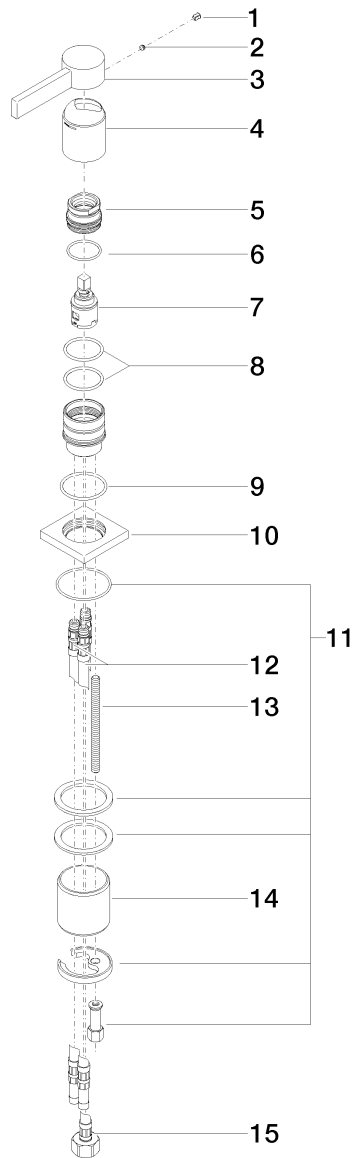

Product specifications

- hole diameter 35 mm
- rosette 60 x 60 mm
- 3x screw-in M 10 x 1 pressure hose, leak-tested

Surfaces

- | | |
|-----------------|-------------|
| • chrome | 29210782-00 |
| • platinum matt | 29210782-06 |
| • platinum | 29210782-08 |
| • Cyprum | 29210782-49 |

Exploded assembly drawing

Order quantity

No.	Article number	Name	Installation quantity
1	09312010990	plug	1
2	09311106390	pin	1
3	092078057ff	handle	1
4	091102289ff	cover	1
5	09240428890	nut	1
6	09141013790	seal	1
7	9015050420090	cartridge	1
8	09141019290	seal	2
9	09141006790	seal	1
10	092778040ff	rosette	1
11	0430110380290	fixing set	1
12	0430040160090	hose	2
13	09311101290	pin	1
14	09184007990	sleeve	1
15	0430040190090	hose	1

Flow rate chart