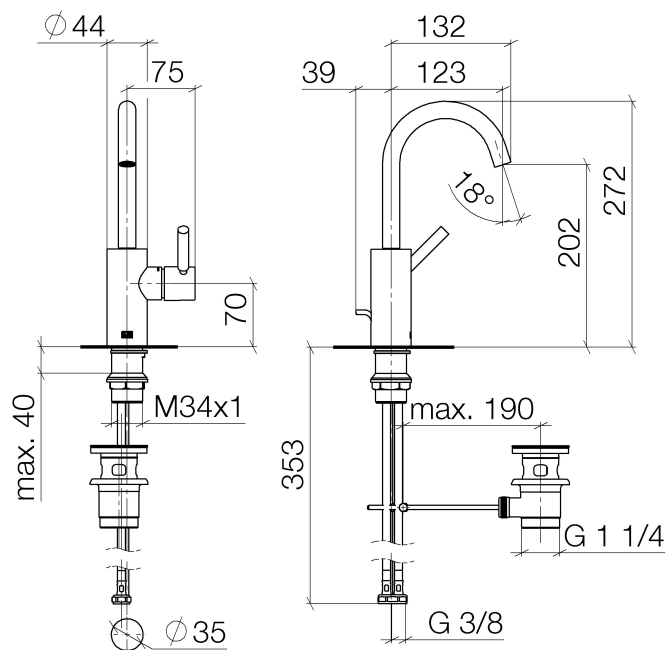

META Single-lever basin mixer 123mm

Article number: 33510661

Exploded assembly drawing

META Single-lever basin mixer 123mm

Article number: 33510661

Order quantity

No.	Article number	Name	Installation quantity
1	90282232100ff	spout	1
2	093109110ff	pull-rod	1
3	9015050440090	cartridge	1
4	09240426690	nut	1
5	09141009190	seal	1
6	092830021ff	cover	1
7	90206600300ff	handle	1
8	0423100440790	fixing set	1
9	0430041000090	hose	2
10	04110100100ff	pop-up waste	1

META Single-lever basin mixer 123mm

Article number: 33510661

Flow rate chart