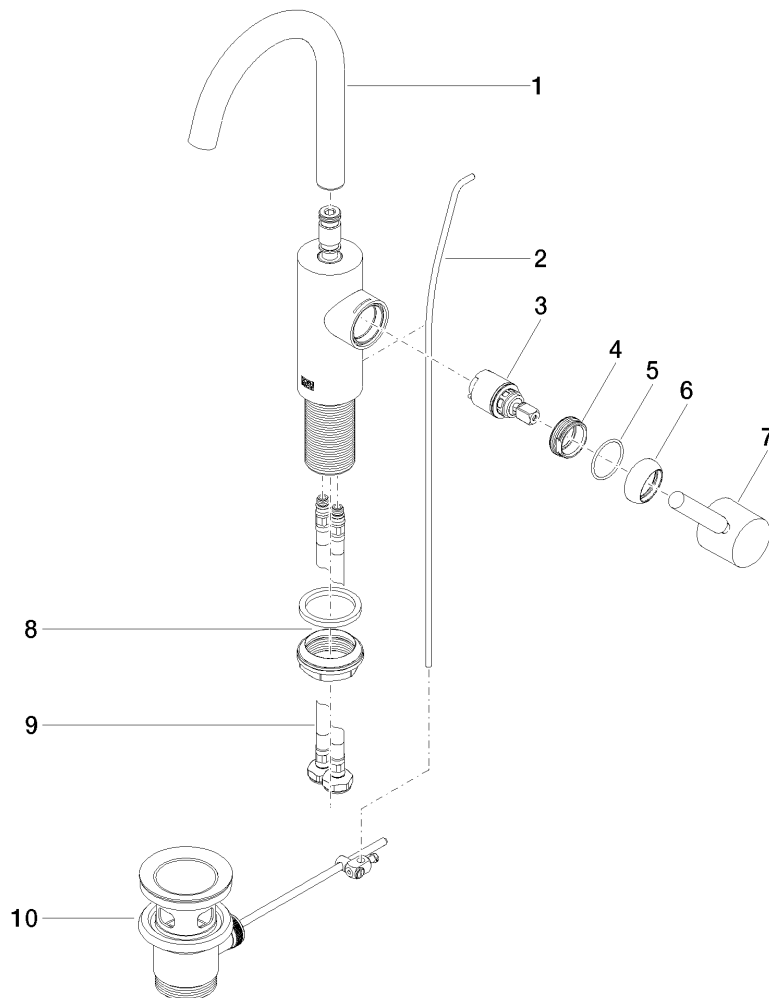

META Single-lever basin mixer 123mm

Article number: 33510661

Exploded assembly drawing

META Single-lever basin mixer 123mm

Article number: 33510661

Order quantity

No.	Article number	Name	Installation quantity
1	90282232100ff	spout	1
2	093109110ff	pull-rod	1
3	9015050440090	cartridge	1
4	09240426690	nut	1
5	09141009190	seal	1
6	092830021ff	cover	1
7	90206600300ff	handle	1
8	0423100440790	fixing set	1
9	0430041000090	hose	2
10	04110100100ff	pop-up waste	1

META Single-lever basin mixer 123mm

Article number: 33510661

Flow rate chart