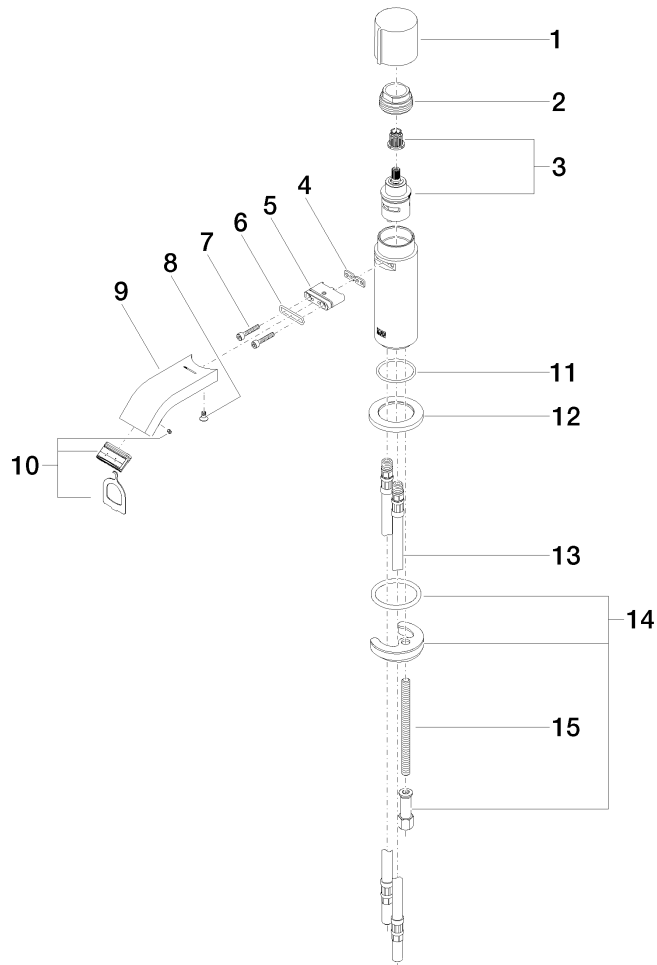

Product specifications

• 4-1/8" Projection

- Fixed spout
- Rectangular aerated stream
- Total height 5-7/8"
- Height to aerator/spout outlet 3-1/8"
- 1-3/8" hole diameter
- Progressive temperature cartridge
- 2x 3/8" US flexible supply lines
- Water flow rate limited to max. 1.2 gpm
- low lead compliant

(ADA)

Surfaces

- chrome 33527670-000010
- matt platinum 33527670-060010

Exploded assembly drawing

Order quantity

No.	Article number	Name	Installation quantity
1	092067001ff	handle	1
2	092310065ff	nut	1
3	9090031620090	top	1
4	09140313190	seal	1
5	09110306190	connection	1
6	09141005390	seal	1
7	09303018290	screw	2
8	09303011690	screw	1
9	092822238ff	spout	1
10	9029031180090	aerator	1
11	09141010490	seal	1
12	092767003ff	rosette	1
13	0430040450090	hose	2
14	0430110850190	fixing set	1
15	09311101290	pin	1

Bath & Spa

IMO Single-lever lavatory mixer without drain

Article number: 33527670ff0010