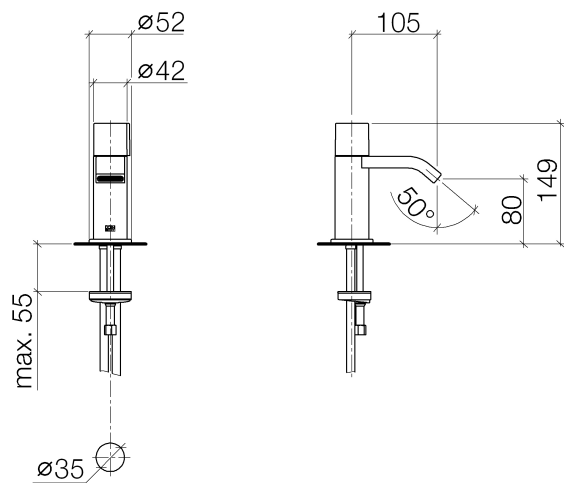

Product specifications

• 4-1/8" Projection

- Fixed spout
- Rectangular aerated stream
- Total height 5-7/8"
- Height to aerator/spout outlet 3-1/8"
- 1-3/8" hole diameter
- Progressive temperature cartridge
- 2x 3/8" US flexible supply lines
- Water flow rate limited to max. 1.2 gpm
- low lead compliant

(ADA)

Surfaces

- chrome 33527670-000010
- matt platinum 33527670-060010

Exploded assembly drawing

Order quantity

No.	Article number	Name	Installation quantity
1	092067001ff	handle	1
2	092310065ff	nut	1
3	9090031620090	top	1
4	09140313190	seal	1
5	09110306190	connection	1
6	09141005390	seal	1
7	09303018290	screw	2
8	09303011690	screw	1
9	092822238ff	spout	1
10	9029031180090	aerator	1
11	09141010490	seal	1
12	092767003ff	rosette	1
13	0430040450090	hose	2
14	0430110850190	fixing set	1
15	09311101290	pin	1

Bath & Spa

IMO Single-lever lavatory mixer without drain

Article number: 33527670ff0010