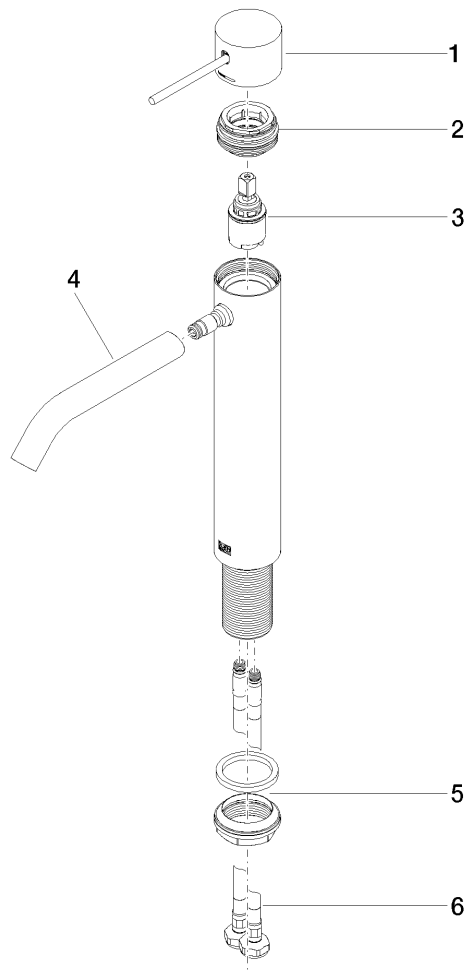

META Single-lever basin mixer with raised base 165mm without pop-up waste

Article number: 33539662

META Single-lever basin mixer with raised base 165mm without pop-up waste

Article number: 33539662

Exploded assembly drawing

META Single-lever basin mixer with raised base 165mm without pop-up waste

Article number: 33539662

Order quantity

No.	Article number	Name	Installation quantity
1	90206602000ff	handle	1
2	9024045360090	threaded connector	1
3	9015050440090	cartridge	1
4	90110620800ff	spout	1
5	0423100440790	fixing set	1
6	0430041010090	hose	2

META Single-lever basin mixer with raised base 165mm without pop-up waste

Article number: 33539662

Flow rate chart