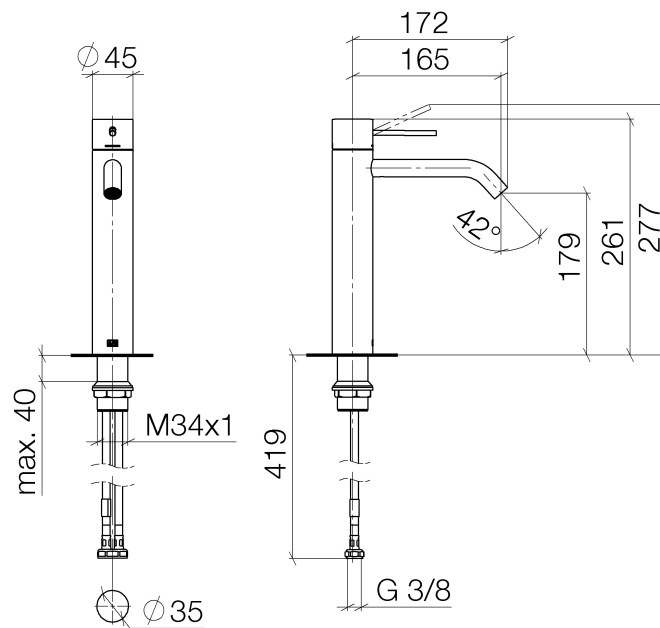

META Single-lever basin mixer with raised base 165mm without pop-up waste

Article number: 33539662

META Single-lever basin mixer with raised base 165mm without pop-up waste

Article number: 33539662

Exploded assembly drawing

META Single-lever basin mixer with raised base 165mm without pop-up waste

Article number: 33539662

Order quantity

No.	Article number	Name	Installation quantity
1	90206602000ff	handle	1
2	9024045360090	threaded connector	1
3	9015050440090	cartridge	1
4	90110620800ff	spout	1
5	0423100440790	fixing set	1
6	0430041010090	hose	2

META Single-lever basin mixer with raised base 165mm without pop-up waste

Article number: 33539662

Flow rate chart