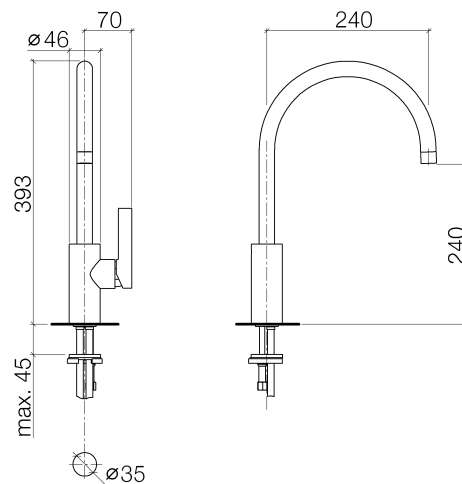

Kitchen

Tara Ultra Single-lever mixer

Article number: 33816875ff0010

Product specifications

• 9-1/2" Projection

- Swivel spout 360°
- Areated stream
- Total height 15-1/2"
- Height to aerator/spout outlet 9-1/2"
- 1-3/8" hole diameter
- 2x 3/8" US flexible supply lines
- Water flow rate limited to max. 1.5 gpm
- low lead compliant

(ADA)

Combination with hand spray set or profi hand spray set not possible.

Surfaces

- chrome 33816875-000010
- matt platinum 33816875-060010

Exploded assembly drawing

Kitchen

Tara Ultra Single-lever mixer

Article number: 33816875ff0010

Order quantity

No.	Article number	Name	Installation quantity
1	90282220203ff	spout	1
2	90230100402ff	aerator	1
3	09303008090	screw	1
4	9015050610090	cartridge	1
5	092404107ff	nut	1
6	09312010990	plug	1
7	09311103090	pin	1
8	092079040ff	handle	1
9	09141011990	seal	1
10	092810109-07	ring	1
11	0430110858890	fixing set	1
12	0430040450090	hose	2
13	09311101290	pin	1
14	9015050340090	cartridge	1

Flow rate chart