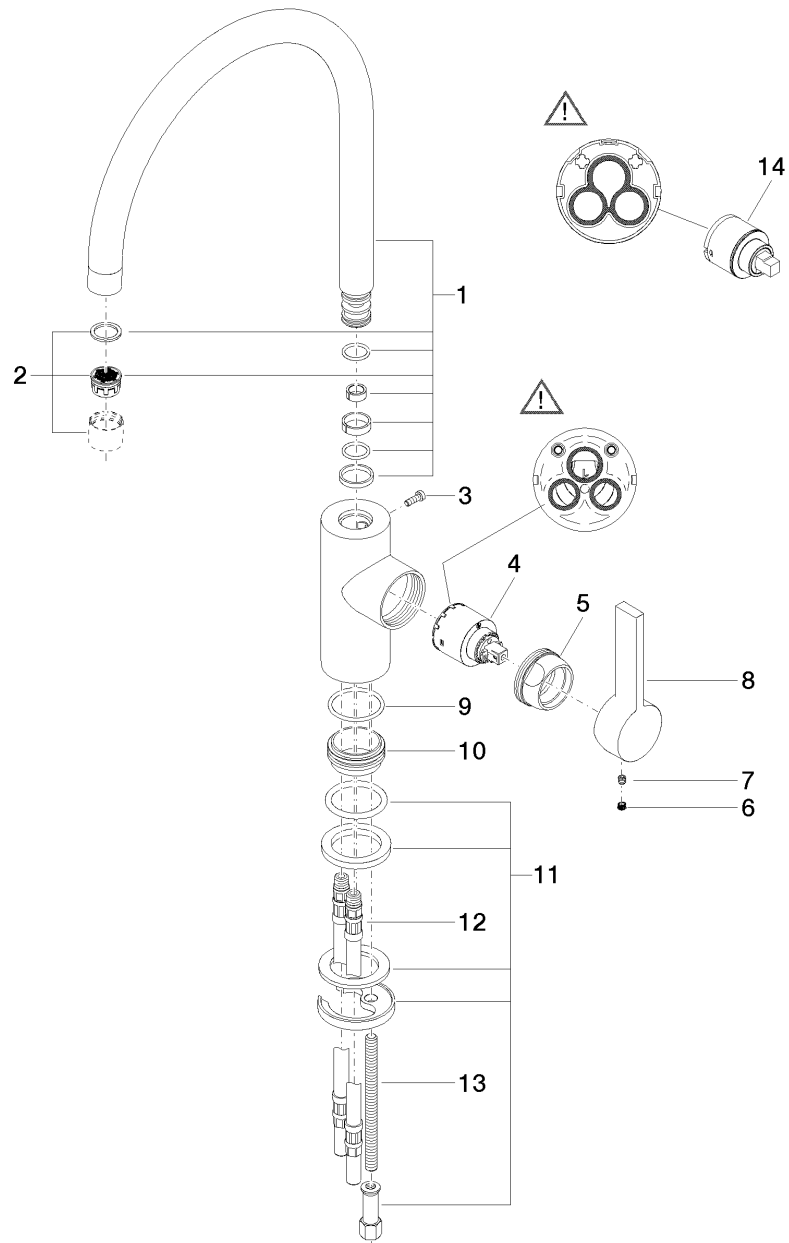

Kitchen

Tara Ultra Single-lever mixer

Article number: 33816875ff0010

Product specifications

• 9-1/2" Projection

- Swivel spout 360°
- Areated stream
- Total height 15-1/2"
- Height to aerator/spout outlet 9-1/2"
- 1-3/8" hole diameter
- 2x 3/8" US flexible supply lines
- Water flow rate limited to max. 1.5 gpm
- low lead compliant

(ADA)

Combination with hand spray set or profi hand spray set not possible.

Surfaces

- chrome 33816875-000010
- matt platinum 33816875-060010

Exploded assembly drawing

Kitchen

Tara Ultra Single-lever mixer

Article number: 33816875ff0010

Order quantity

No.	Article number	Name	Installation quantity
1	90282220203ff	spout	1
2	90230100402ff	aerator	1
3	09303008090	screw	1
4	9015050610090	cartridge	1
5	092404107ff	nut	1
6	09312010990	plug	1
7	09311103090	pin	1
8	092079040ff	handle	1
9	09141011990	seal	1
10	092810109-07	ring	1
11	0430110858890	fixing set	1
12	0430040450090	hose	2
13	09311101290	pin	1
14	9015050340090	cartridge	1

Flow rate chart