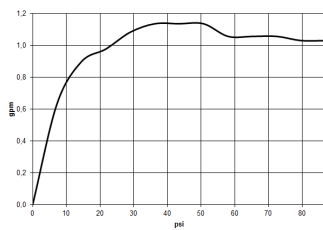

Sink - CYO

Three-hole lavatory mixer with drain - Brushed brass (23kt gold)

Article number: 20 713 811-28 0010

- 6-5/8" Projection
- US drain with overflow
- Rigid spout
- Rectangular aerated stream
- Total height 7-3/4"
- Height to aerator/spout outlet 5-1/4"
- Spout hole diameter 1-3/8"
- Valve hole diameter 1-1/4"
- Handle Ø 2-3/8"
- Water flow rate limited to max. 1.2 gpm
- lead-free
- NOTE: Handle inserts are sold separately!

Brushed brass (23kt gold)

Sink - CYO

Three-hole lavatory mixer with drain - Brushed brass (23kt gold)

Article number: 20 713 811-28 0010

Dimensional drawing

All dimensions in mm / inch = mm x 0,0394

Flow rate chart