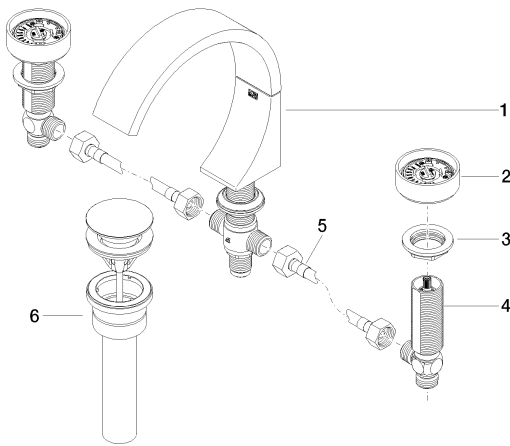

Sink - CYO

Three-hole lavatory mixer with drain - Brushed brass (23kt gold)

Article number: 20 713 811-28 0010

- 6-5/8" Projection
- US drain with overflow
- Rigid spout
- Rectangular aerated stream
- Total height 7-3/4"
- Height to aerator/spout outlet 5-1/4"
- Spout hole diameter 1-3/8"
- Valve hole diameter 1-1/4"
- Handle Ø 2-3/8"
- Water flow rate limited to max. 1.2 gpm
- lead-free
- NOTE: Handle inserts are sold separately!

Brushed brass (23kt gold)

Sink - CYO

Three-hole lavatory mixer with drain - Brushed brass (23kt gold)

Article number: 20 713 811-28 0010

Dimensional drawing

All dimensions in mm / inch = mm x 0,0394

Flow rate chart

Sink - CYO

Three-hole lavatory mixer with drain - Brushed brass (23kt gold)

Article number: 20 713 811-28 0010

Other surface finishes

Chrome

20 713 811-00 0010

Brushed Platinum

20 713 811-06 0010

Sink - CYO

Three-hole lavatory mixer with drain - Brushed brass (23kt gold)

Article number: 20 713 811-28 0010

Spare parts list

Number	Item Number	Designation	Number of units
1	13 717 811-28	Lavatory spout, deck-mounted without drain - Brushed brass (23kt gold)	1
2	90 18 40 290 00-28	handle	2
3	04 30 11 038 67 90	fixing set	2
4	04 17 11 055 61 90	side panel	2
5	04 30 04 096 00 90	hose	2
6	10 125 970-28 0010	Umbrella drain 1 1/4" - Brushed brass (23kt gold)	1