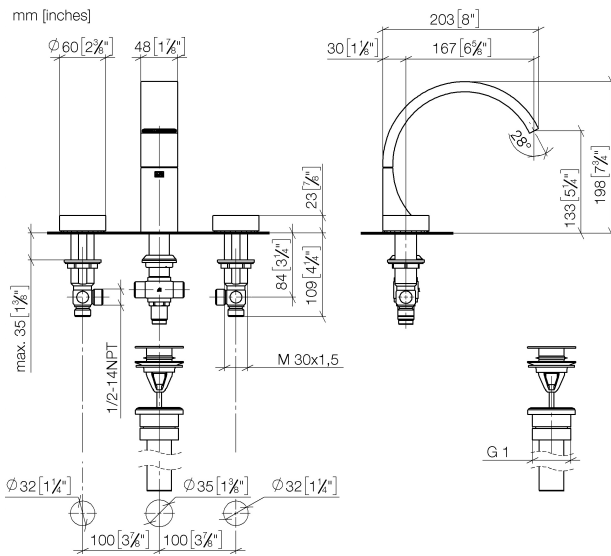

Sink - CYO

Three-hole lavatory mixer with drain - Brushed brass (23kt gold)

Article number: 20 713 811-28 0010

- 6-5/8" Projection
- US drain with overflow
- Rigid spout
- Rectangular aerated stream
- Total height 7-3/4"
- Height to aerator/spout outlet 5-1/4"
- Spout hole diameter 1-3/8"
- Valve hole diameter 1-1/4"
- Handle Ø 2-3/8"
- Water flow rate limited to max. 1.2 gpm
- lead-free
- NOTE: Handle inserts are sold separately!

Brushed brass (23kt gold)

Sink - CYO

Three-hole lavatory mixer with drain - Brushed brass (23kt gold)

Article number: 20 713 811-28 0010

Dimensional drawing

All dimensions in mm / inch = mm x 0,0394

Flow rate chart

Sink - CYO

Three-hole lavatory mixer with drain - Brushed brass (23kt gold)

Article number: 20 713 811-28 0010

Other surface finishes

Chrome

20 713 811-00 0010

Brushed Platinum

20 713 811-06 0010

Sink - CYO

Three-hole lavatory mixer with drain - Brushed brass (23kt gold)

Article number: 20 713 811-28 0010

Spare parts list

Number	Item Number	Designation	Number of units
1	13 717 811-28	Lavatory spout, deck-mounted without drain - Brushed brass (23kt gold)	1
2	90 18 40 290 00-28	handle	2
3	04 30 11 038 67 90	fixing set	2
4	04 17 11 055 61 90	side panel	2
5	04 30 04 096 00 90	hose	2
6	10 125 970-28 0010	Umbrella drain 1 1/4" - Brushed brass (23kt gold)	1