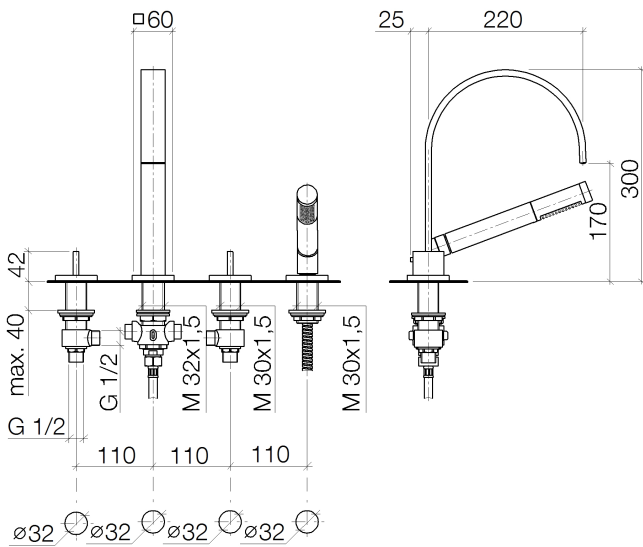

## Bathtub - MEM

Deck-mounted tub mixer, with hand shower set for deck-mounted tub installation - polished

Article number: 27 532 782-00

- 8-5/8" Projection
- Hand shower set: Standard spray
- Spout: Rectangular aerator
- Hand shower set with anti-scale technology
- Integrated diverter
- Total height 11-3/4"
- Height to aerator/spout outlet 6-3/4"
- Valve hole diameter 1-1/4"
- Spout hole diameter 1-1/4"
- Hole diameter for hand shower set 1-1/4"
- 2-3/8" x 2-3/8" flange for spout
- Hand shower set with flange 2-3/8" x 2-3/8"
- Valve with flange 2-3/8" x 2-3/8"
- Metal shower hose 68-7/8" with anti-twist device
- Water flow rate limited to max. 7.2 gpm
- Handshower flow rate max. 1.8 gpm
- Fittings group in compliance with DIN 4109: 1
- Internal backflow preventer.
- NOTE: Local building codes may require the use of an anti-scald device. Please refer to remote pressure balance valve (35 910 970 90)

polished chrome

**Bathtub - MEM**

Deck-mounted tub mixer, with hand shower set for deck-mounted tub installation - polished

Article number: 27 532 782-00

**Dimensional drawing**

All dimensions in mm / inch = mm x 0,0394

**Flow rate chart**

### Spare parts list

Number	Item Number	Designation	Number of units
1	20 000 783-00	Deck valve counter-clockwise closing hot - polished chrome	1
2	13 512 782-00	Tub spout with diverter for deck-mounted installation - polished chrome	1
3	12 502 970 90	Flexible supply line 1/2" x 1/2" x 15-3/4" -	1
4	20 000 782-00	Deck valve clockwise-closing cold - polished chrome	1
5	27 702 980-00	Hand shower set for deck-mounted tub installation - polished chrome	1