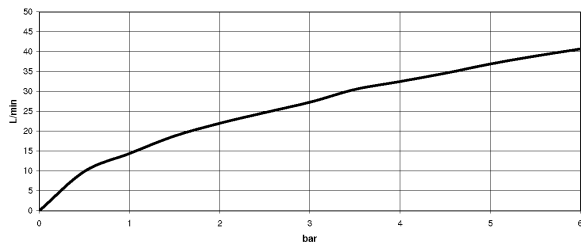

## Bathtub - MEM

Deck-mounted tub mixer, with hand shower set for deck-mounted tub installation - polished

Article number: 27 532 782-00

- 8-5/8" Projection
- Hand shower set: Standard spray
- Spout: Rectangular aerator
- Hand shower set with anti-scale technology
- Integrated diverter
- Total height 11-3/4"
- Height to aerator/spout outlet 6-3/4"
- Valve hole diameter 1-1/4"
- Spout hole diameter 1-1/4"
- Hole diameter for hand shower set 1-1/4"
- 2-3/8" x 2-3/8" flange for spout
- Hand shower set with flange 2-3/8" x 2-3/8"
- Valve with flange 2-3/8" x 2-3/8"
- Metal shower hose 68-7/8" with anti-twist device
- Water flow rate limited to max. 7.2 gpm
- Handshower flow rate max. 1.8 gpm
- Fittings group in compliance with DIN 4109: 1
- Internal backflow preventer.
- NOTE: Local building codes may require the use of an anti-scald device. Please refer to remote pressure balance valve (35 910 970 90)

polished chrome

**Bathtub - MEM**

Deck-mounted tub mixer, with hand shower set for deck-mounted tub installation - polished

Article number: 27 532 782-00

**Dimensional drawing**

All dimensions in mm / inch = mm x 0,0394

**Flow rate chart**