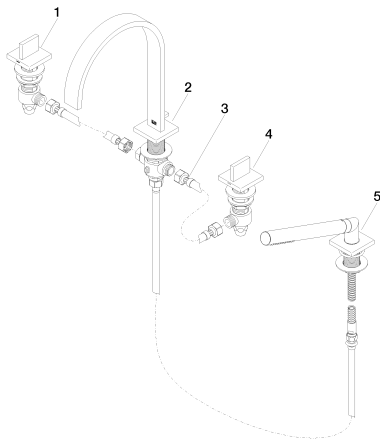

## Bathtub - MEM

Deck-mounted tub mixer, with hand shower set for deck-mounted tub installation - polished

Article number: 27 532 782-00

- 8-5/8" Projection
- Hand shower set: Standard spray
- Spout: Rectangular aerator
- Hand shower set with anti-scale technology
- Integrated diverter
- Total height 11-3/4"
- Height to aerator/spout outlet 6-3/4"
- Valve hole diameter 1-1/4"
- Spout hole diameter 1-1/4"
- Hole diameter for hand shower set 1-1/4"
- 2-3/8" x 2-3/8" flange for spout
- Hand shower set with flange 2-3/8" x 2-3/8"
- Valve with flange 2-3/8" x 2-3/8"
- Metal shower hose 68-7/8" with anti-twist device
- Water flow rate limited to max. 7.2 gpm
- Handshower flow rate max. 1.8 gpm
- Fittings group in compliance with DIN 4109: 1
- Internal backflow preventer.
- NOTE: Local building codes may require the use of an anti-scald device. Please refer to remote pressure balance valve (35 910 970 90)

polished chrome

**Bathtub - MEM**

Deck-mounted tub mixer, with hand shower set for deck-mounted tub installation - polished

Article number: 27 532 782-00

**Dimensional drawing**

All dimensions in mm / inch = mm x 0,0394

## Bathtub - MEM

Deck-mounted tub mixer, with hand shower set for deck-mounted tub installation - polished

Article number: 27 532 782-00

### Spare parts list

Number	Item Number	Designation	Number of units
1	20 000 783-00	Deck valve counter-clockwise closing hot - polished chrome	1
2	13 512 782-00	Tub spout with diverter for deck-mounted installation - polished chrome	1
3	12 502 970 90	Flexible supply line 1/2" x 1/2" x 15-3/4" -	1
4	20 000 782-00	Deck valve clockwise-closing cold - polished chrome	1
5	27 702 980-00	Hand shower set for deck-mounted tub installation - polished chrome	1